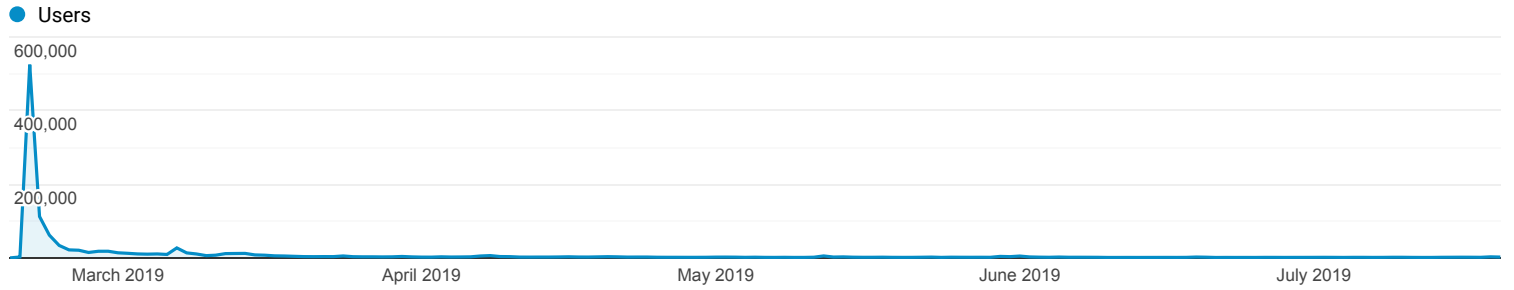

All Traffic

All Users
100.00% Users

Feb 18, 2019 - Jul 20, 2019

Explorer

Summary

Source / Medium	Acquisition			Behavior			Conversions		
	Users	New Users	Sessions	Bounce Rate	Pages / Session	Avg. Session Duration	Goal Conversion Rate	Goal Completions	Goal Value
	1,161,978 % of Total: 100.00% (1,161,978)	1,170,333 % of Total: 100.07% (1,169,566)	1,384,602 % of Total: 100.00% (1,384,602)	46.58% Avg for View: 46.58% (0.00%)	8.74 Avg for View: 8.74 (0.00%)	00:01:48 Avg for View: 00:01:48 (0.00%)	0.00% Avg for View: 0.00% (0.00%)	0 % of Total: 0.00% (0)	\$0.00 % of Total: 0.00% (\$0.00)
1. (direct) / (none)	966,071 (82.06%)	967,968 (82.71%)	1,121,738 (81.02%)	45.78%	8.39	00:01:47	0.00%	0 (0.00%)	\$0.00 (0.00%)
2. google / organic	30,702 (2.61%)	28,990 (2.48%)	44,887 (3.24%)	48.86%	15.63	00:02:49	0.00%	0 (0.00%)	\$0.00 (0.00%)
3. m.facebook.com / referral	22,693 (1.93%)	22,544 (1.93%)	24,304 (1.76%)	46.93%	4.77	00:00:51	0.00%	0 (0.00%)	\$0.00 (0.00%)
4. away.vk.com / referral	20,111 (1.71%)	19,178 (1.64%)	26,667 (1.93%)	47.13%	13.97	00:02:31	0.00%	0 (0.00%)	\$0.00 (0.00%)
5. t.co / referral	19,181 (1.63%)	18,720 (1.60%)	23,340 (1.69%)	47.98%	9.71	00:01:46	0.00%	0 (0.00%)	\$0.00 (0.00%)
6. t.umblr.com / referral	14,597 (1.24%)	14,405 (1.23%)	18,480 (1.33%)	54.97%	13.79	00:02:01	0.00%	0 (0.00%)	\$0.00 (0.00%)
7. c.tieba.baidu.com / referral	10,959 (0.93%)	10,984 (0.94%)	11,816 (0.85%)	25.90%	9.00	00:01:37	0.00%	0 (0.00%)	\$0.00 (0.00%)
8. youtube.com / referral	8,760 (0.74%)	8,581 (0.73%)	12,470 (0.90%)	55.82%	10.65	00:02:16	0.00%	0 (0.00%)	\$0.00 (0.00%)
9. fulibus.net / referral	7,296 (0.62%)	7,246 (0.62%)	7,559 (0.55%)	86.22%	1.35	00:00:15	0.00%	0 (0.00%)	\$0.00 (0.00%)
10. gwern.net / referral	5,568 (0.47%)	3,998 (0.34%)	7,344 (0.53%)	54.19%	9.63	00:01:49	0.00%	0 (0.00%)	\$0.00 (0.00%)
11. news.ycombinator.com / referral	5,272 (0.45%)	5,153 (0.44%)	6,062 (0.44%)	36.52%	8.68	00:01:54	0.00%	0 (0.00%)	\$0.00 (0.00%)
12. facebook.com / referral	4,994 (0.42%)	4,880 (0.42%)	5,700 (0.41%)	46.89%	9.17	00:02:06	0.00%	0 (0.00%)	\$0.00 (0.00%)
13. mp.weixinbridge.com / referral	2,483 (0.21%)	2,325 (0.20%)	2,813 (0.20%)	31.50%	12.07	00:02:58	0.00%	0 (0.00%)	\$0.00 (0.00%)
14. dogdrip.net / referral	2,230 (0.19%)	2,223 (0.19%)	2,354 (0.17%)	38.57%	6.86	00:00:45	0.00%	0 (0.00%)	\$0.00 (0.00%)
15. l.facebook.com / referral	2,214 (0.19%)	2,006 (0.17%)	2,790 (0.20%)	57.85%	8.20	00:02:16	0.00%	0 (0.00%)	\$0.00 (0.00%)
16. reddit.com / referral	2,004 (0.17%)	1,923 (0.16%)	2,336 (0.17%)	53.12%	9.12	00:01:41	0.00%	0 (0.00%)	\$0.00 (0.00%)
17. yurukuyaru.com / referral	1,904 (0.16%)	1,875 (0.16%)	2,206 (0.16%)	53.76%	8.52	00:01:12	0.00%	0 (0.00%)	\$0.00 (0.00%)
18. niebezpiecznik.pl / referral	1,895 (0.16%)	1,891 (0.16%)	2,099 (0.15%)	64.55%	3.34	00:00:32	0.00%	0 (0.00%)	\$0.00 (0.00%)