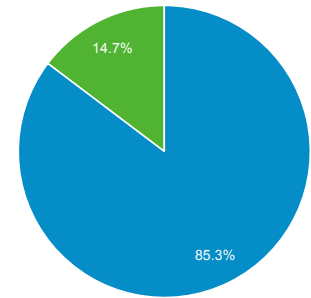

Audience Overview

All Users
100.00% Users

Jan 4, 2018 - Jul 3, 2018

Overview

New Visitor Returning Visitor

Language	Users	% Users
1. en-us	101,634	68.36%
2. en-gb	14,296	9.62%
3. ru-ru	3,268	2.20%
4. en-ca	2,131	1.43%
5. ru	2,099	1.41%
6. en-au	1,804	1.21%
7. de-de	1,774	1.19%
8. zh-cn	1,594	1.07%
9. de	1,543	1.04%
10. pt-br	1,260	0.85%