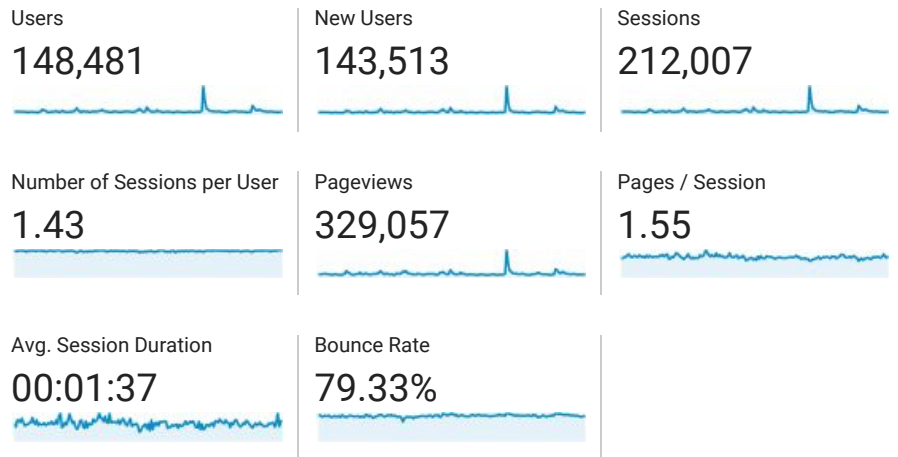

Audience Overview

All Users
100.00% Users

Jan 4, 2018 - Jul 3, 2018

Overview

New Visitor Returning Visitor

Language	Users	% Users
1. en-us	101,634	68.36%
2. en-gb	14,296	9.62%
3. ru-ru	3,268	2.20%
4. en-ca	2,131	1.43%
5. ru	2,099	1.41%
6. en-au	1,804	1.21%
7. de-de	1,774	1.19%
8. zh-cn	1,594	1.07%
9. de	1,543	1.04%
10. pt-br	1,260	0.85%