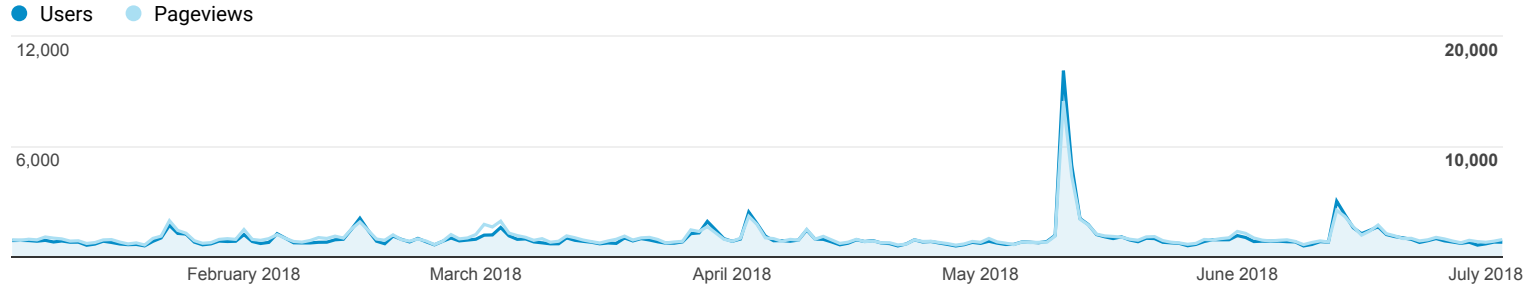

Audience Overview

All Users
100.00% Users

Jan 4, 2018 - Jul 3, 2018

Overview

New Visitor Returning Visitor

Language	Users	% Users
1. en-us	101,634	68.36%
2. en-gb	14,296	9.62%
3. ru-ru	3,268	2.20%
4. en-ca	2,131	1.43%
5. ru	2,099	1.41%
6. en-au	1,804	1.21%
7. de-de	1,774	1.19%
8. zh-cn	1,594	1.07%
9. de	1,543	1.04%
10. pt-br	1,260	0.85%