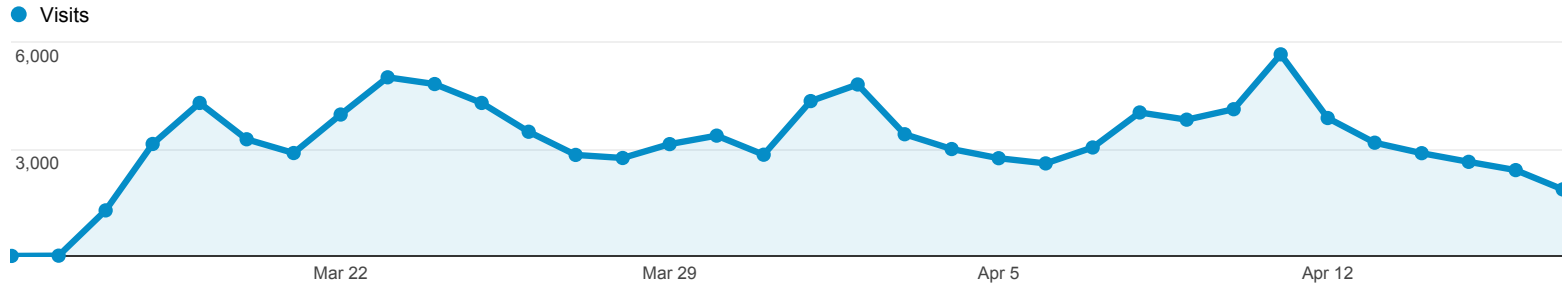

http://www.gwern.net - http://www.gwern.net
www.gwern.net [DEFAULT]

Mar 15, 2013 - Apr 17, 2013

Custom Variables

ALL » CUSTOM VARIABLE (KEY 1): maxwidth

% of visits: 93.85%

Explorer

Goal Set 1

Visits 109,767 % of Total: 93.85% (116,965)	Goal Conversion Rate 14.03% Site Avg: 13.89% (1.03%)	Per Visit Goal Value \$0.00 Site Avg: \$0.00 (0.00%)	Time reading (Goal 1 Conversion Rate) 14.03% Site Avg: 13.89% (1.03%)
--	---	---	--

<input type="checkbox"/> Custom Variable (Value 01)	Visits	Goal Conversion Rate	Per Visit Goal Value	Time reading (Goal 1 Conversion Rate)
1. 1100	18,163	14.49%	\$0.00	14.49%
2. 1300	18,069	14.28%	\$0.00	14.28%
3. 1200	18,145	14.00%	\$0.00	14.00%
4. 800	18,599	13.94%	\$0.00	13.94%
5. 900	18,416	13.79%	\$0.00	13.79%
6. 1400	18,375	13.68%	\$0.00	13.68%