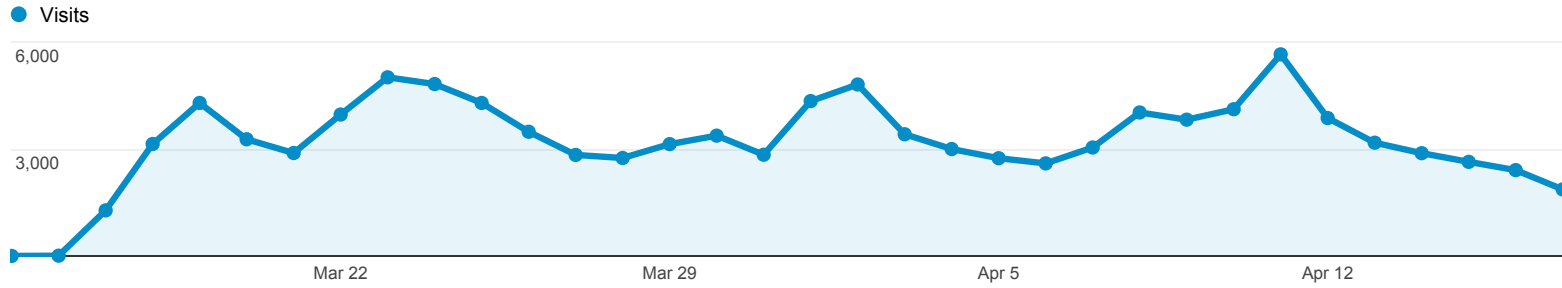

http://www.gwern.net - http://www.gwern.net
www.gwern.net [DEFAULT]

Mar 15, 2013 - Apr 17, 2013

Custom Variables

ALL » CUSTOM VARIABLE (KEY 1): maxwidth

 % of visits: 93.85%

Explorer

Goal Set 1

Visits 109,767 % of Total: 93.85% (116,965)	Goal Conversion Rate 14.03% Site Avg: 13.89% (1.03%)	Per Visit Goal Value \$0.00 Site Avg: \$0.00 (0.00%)	Time reading (Goal 1 Conversion Rate) 14.03% Site Avg: 13.89% (1.03%)
--	---	---	--

<input type="checkbox"/> Custom Variable (Value 01)	Visits	Goal Conversion Rate	Per Visit Goal Value	Time reading (Goal 1 Conversion Rate)
1. 1100	18,163	14.49%	\$0.00	14.49%
2. 1300	18,069	14.28%	\$0.00	14.28%
3. 1200	18,145	14.00%	\$0.00	14.00%
4. 800	18,599	13.94%	\$0.00	13.94%
5. 900	18,416	13.79%	\$0.00	13.79%
6. 1400	18,375	13.68%	\$0.00	13.68%