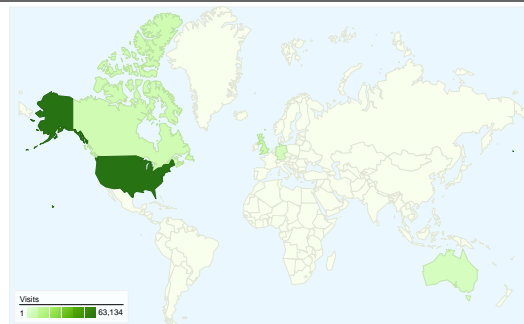

Visitors
79,377

Content Overview

| Pages | Pageviews | % Pageviews |
|-------------|-----------|-------------|
| /Silk Road | 62,183 | 32.54% |
| /DNB FAQ | 25,544 | 13.37% |
| /Modafinil | 10,441 | 5.46% |
| /Nootropics | 10,223 | 5.35% |
| /index.html | 9,055 | 4.74% |

Traffic Sources Overview

- **Referring Sites**
52,990.00 (45.85%)
- **Search Engines**
38,371.00 (33.20%)
- **Direct Traffic**
24,117.00 (20.87%)
- **Other**
90 (0.08%)

Map Overlay

79,377 people visited this site

All traffic sources sent a total of 115,568 visits

 20.87% Direct Traffic

 45.85% Referring Sites

 33.20% Search Engines

- **Referring Sites**
52,990.00 (45.85%)
- **Search Engines**
38,371.00 (33.20%)
- **Direct Traffic**
24,117.00 (20.87%)
- **Other**
90 (0.08%)

115,568 visits came from 164 countries/territories

| Site Usage | | | | | | |
|-----------------------------------------------|--------------------------------------------|----------------------------------------------------|----------------------------------------------|------------------------------------------------|-------------|--|
| Visits | Pages/Visit | Avg. Time on Site | % New Visits | Bounce Rate | | |
| 115,568 % of Site Total: 100.00% | 1.65 Site Avg: 1.65 (> 0.00%) | 00:02:08 Site Avg: 00:02:08 (> 0.00%) | 68.14% Site Avg: 68.06% (0.12%) | 73.99% Site Avg: 73.99% (> 0.00%) | | |
| Country/Territory | Visits | Pages/Visit | Avg. Time on Site | % New Visits | Bounce Rate | |
| United States | 63,134 | 1.66 | 00:02:11 | 69.17% | 74.59% | |
| United Kingdom | 7,970 | 1.61 | 00:02:03 | 65.82% | 76.98% | |
| Canada | 6,400 | 1.62 | 00:02:05 | 69.98% | 75.69% | |
| Germany | 4,653 | 1.78 | 00:02:11 | 59.75% | 65.27% | |
| Australia | 3,837 | 1.60 | 00:02:07 | 67.19% | 77.69% | |
| Netherlands | 2,276 | 1.82 | 00:02:07 | 81.99% | 58.96% | |
| Sweden | 1,819 | 1.72 | 00:01:51 | 70.31% | 66.96% | |
| France | 1,620 | 1.47 | 00:01:17 | 59.01% | 75.68% | |
| (not set) | 1,579 | 1.71 | 00:01:37 | 86.45% | 57.19% | |