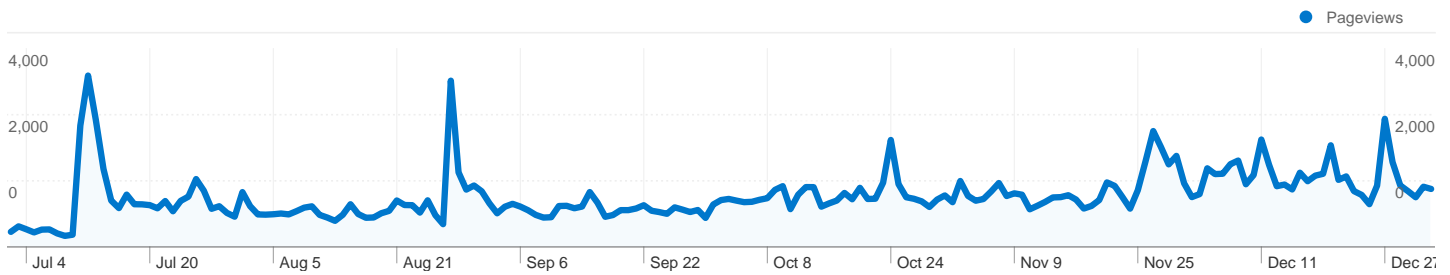

Pages on this site were viewed a total of 191,098 times

191,098 Pageviews

147,288 Unique Views

73.99% Bounce Rate

Top Content

Pages	Pageviews	% Pageviews
/Silk Road	62,183	32.54%
/DNB FAQ	25,544	13.37%
/Modafinil	10,441	5.46%
/Nootropics	10,223	5.35%
/index.html	9,055	4.74%