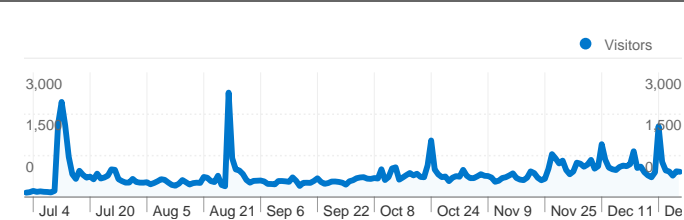

Site Usage

115,569 Visits

73.99% Bounce Rate

191,098 Pageviews

00:02:08 Avg. Time on Site

1.65 Pages/Visit

68.06% % New Visits

Visitors Overview

Visitors
79,377

Content Overview

| Pages | Pageviews | % Pageviews |
|-------------|-----------|-------------|
| /Silk Road | 62,183 | 32.54% |
| /DNB FAQ | 25,544 | 13.37% |
| /Modafinil | 10,441 | 5.46% |
| /Nootropics | 10,223 | 5.35% |
| /index.html | 9,055 | 4.74% |

 **115,569** Visits

 **79,377** Absolute Unique Visitors

 **191,098** Pageviews

 **1.65** Average Pageviews

 **00:02:08** Time on Site

 **73.99%** Bounce Rate

 **68.06%** New Visits

Technical Profile

115,568 visits came from 164 countries/territories

| Site Usage | | | | | | |
|-----------------------------------------------|--------------------------------------------|----------------------------------------------------|----------------------------------------------|------------------------------------------------|-------------|--|
| Visits | Pages/Visit | Avg. Time on Site | % New Visits | Bounce Rate | | |
| 115,568 % of Site Total: 100.00% | 1.65 Site Avg: 1.65 (> 0.00%) | 00:02:08 Site Avg: 00:02:08 (> 0.00%) | 68.14% Site Avg: 68.06% (0.12%) | 73.99% Site Avg: 73.99% (> 0.00%) | | |
| Country/Territory | Visits | Pages/Visit | Avg. Time on Site | % New Visits | Bounce Rate | |
| United States | 63,134 | 1.66 | 00:02:11 | 69.17% | 74.59% | |
| United Kingdom | 7,970 | 1.61 | 00:02:03 | 65.82% | 76.98% | |
| Canada | 6,400 | 1.62 | 00:02:05 | 69.98% | 75.69% | |
| Germany | 4,653 | 1.78 | 00:02:11 | 59.75% | 65.27% | |
| Australia | 3,837 | 1.60 | 00:02:07 | 67.19% | 77.69% | |
| Netherlands | 2,276 | 1.82 | 00:02:07 | 81.99% | 58.96% | |
| Sweden | 1,819 | 1.72 | 00:01:51 | 70.31% | 66.96% | |
| France | 1,620 | 1.47 | 00:01:17 | 59.01% | 75.68% | |
| (not set) | 1,579 | 1.71 | 00:01:37 | 86.45% | 57.19% | |