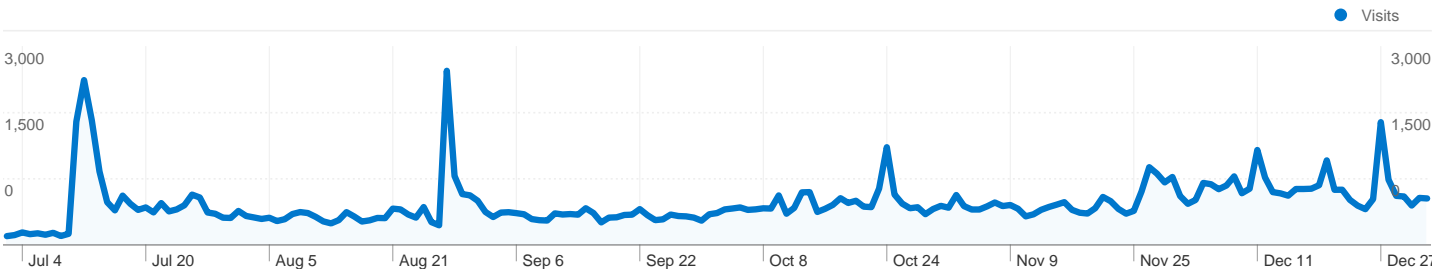

All traffic sources sent a total of 115,568 visits

20.87% Direct Traffic

45.85% Referring Sites

33.20% Search Engines

- **Referring Sites**
  52,990.00 (45.85%)
- **Search Engines**
  38,371.00 (33.20%)
- **Direct Traffic**
  24,117.00 (20.87%)
- **Other**
  90 (0.08%)

Top Traffic Sources

Sources	Visits	% visits	Keywords	Visits	% visits
google (organic)	36,624	31.69%	(not provided)	4,458	11.62%
(direct) ((none))	24,117	20.87%	silk road drugs	1,821	4.75%
reddit.com (referral)	20,842	18.03%	http://www.gwern.net/n-	1,549	4.04%
lesswrong.com (referral)	6,961	6.02%	http://www.gwern.net/dnb%20f	870	2.27%
news.ycombinator.com	4,175	3.61%	gwern	683	1.78%