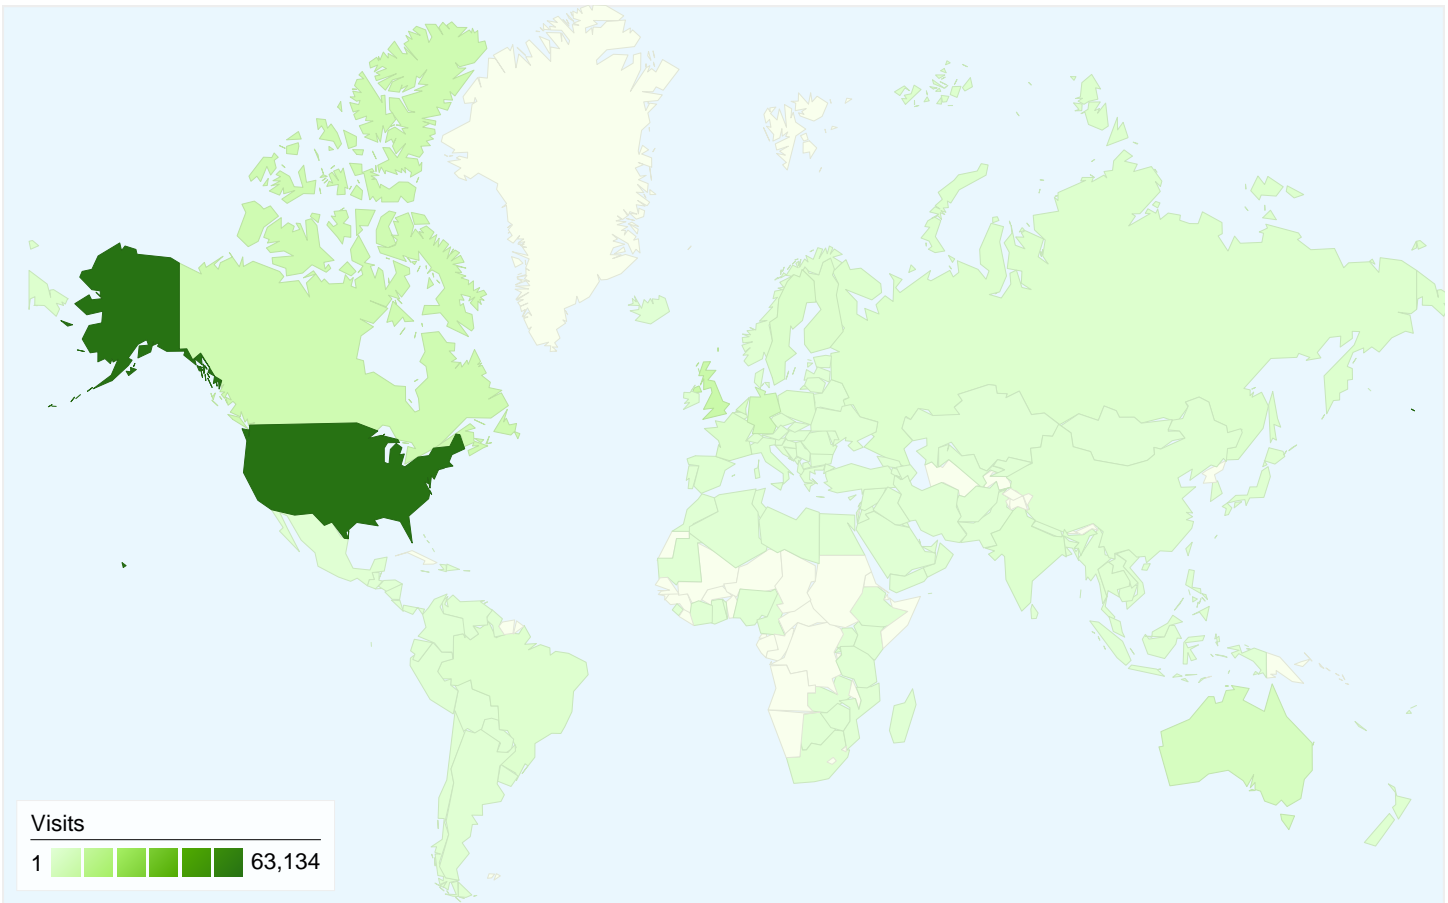

- **Referring Sites**
52,990.00 (45.85%)
- **Search Engines**
38,371.00 (33.20%)
- **Direct Traffic**
24,117.00 (20.87%)
- **Other**
90 (0.08%)

Map Overlay

79,377 people visited this site

115,569 Visits

79,377 Absolute Unique Visitors

All traffic sources sent a total of 115,568 visits

 20.87% Direct Traffic

 45.85% Referring Sites

 33.20% Search Engines

- **Referring Sites**
52,990.00 (45.85%)
- **Search Engines**
38,371.00 (33.20%)
- **Direct Traffic**
24,117.00 (20.87%)
- **Other**
90 (0.08%)

Pages on this site were viewed a total of 191,098 times

 191,098 Pageviews

 147,288 Unique Views

 73.99% Bounce Rate

Top Content

Pages	Pageviews	% Pageviews
/Silk Road	62,183	32.54%
/DNB FAQ	25,544	13.37%
/Modafinil	10,441	5.46%
/Nootropics	10,223	5.35%
/index.html	9,055	4.74%

115,568 visits came from 164 countries/territories

Site Usage						
Visits	Pages/Visit	Avg. Time on Site	% New Visits	Bounce Rate		
115,568 % of Site Total: 100.00%	1.65 Site Avg: 1.65 (> 0.00%)	00:02:08 Site Avg: 00:02:08 (> 0.00%)	68.14% Site Avg: 68.06% (0.12%)	73.99% Site Avg: 73.99% (> 0.00%)		
Country/Territory	Visits	Pages/Visit	Avg. Time on Site	% New Visits	Bounce Rate	
United States	63,134	1.66	00:02:11	69.17%	74.59%	
United Kingdom	7,970	1.61	00:02:03	65.82%	76.98%	
Canada	6,400	1.62	00:02:05	69.98%	75.69%	
Germany	4,653	1.78	00:02:11	59.75%	65.27%	
Australia	3,837	1.60	00:02:07	67.19%	77.69%	
Netherlands	2,276	1.82	00:02:07	81.99%	58.96%	
Sweden	1,819	1.72	00:01:51	70.31%	66.96%	
France	1,620	1.47	00:01:17	59.01%	75.68%	
(not set)	1,579	1.71	00:01:37	86.45%	57.19%	