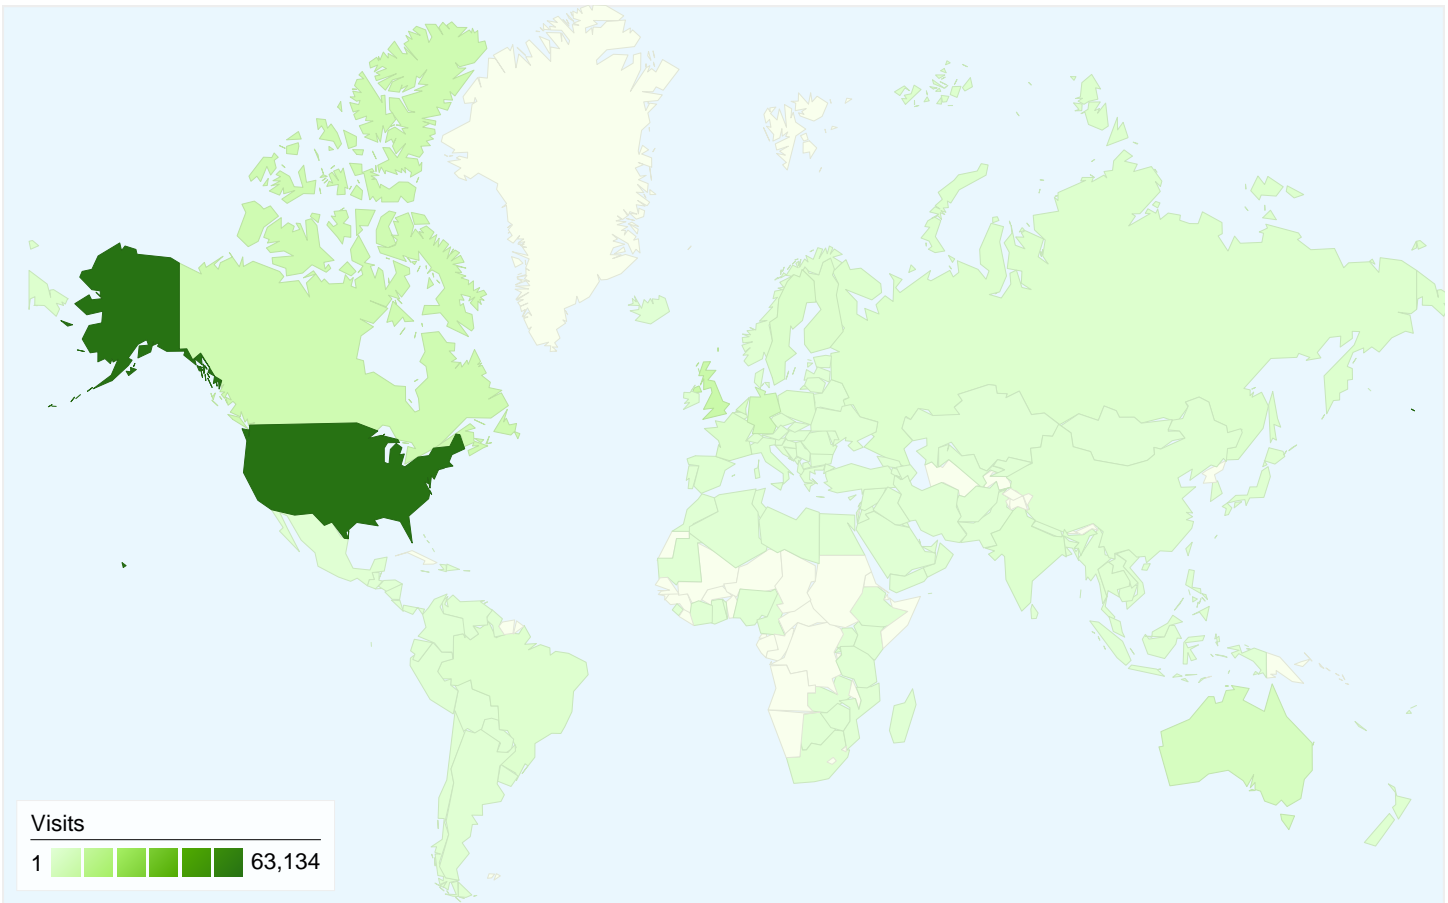

Traffic Sources Overview

- **Referring Sites**
52,990.00 (45.85%)
- **Search Engines**
38,371.00 (33.20%)
- **Direct Traffic**
24,117.00 (20.87%)
- **Other**
90 (0.08%)

Map Overlay

79,377 people visited this site

All traffic sources sent a total of 115,568 visits

 20.87% Direct Traffic

 45.85% Referring Sites

 33.20% Search Engines

- **Referring Sites**
52,990.00 (45.85%)
- **Search Engines**
38,371.00 (33.20%)
- **Direct Traffic**
24,117.00 (20.87%)
- **Other**
90 (0.08%)

115,568 visits came from 164 countries/territories

| Site Usage | | | | | | |
|-----------------------------------------------|--------------------------------------------|----------------------------------------------------|----------------------------------------------|------------------------------------------------|-------------|--|
| Visits | Pages/Visit | Avg. Time on Site | % New Visits | Bounce Rate | | |
| 115,568 % of Site Total: 100.00% | 1.65 Site Avg: 1.65 (> 0.00%) | 00:02:08 Site Avg: 00:02:08 (> 0.00%) | 68.14% Site Avg: 68.06% (0.12%) | 73.99% Site Avg: 73.99% (> 0.00%) | | |
| Country/Territory | Visits | Pages/Visit | Avg. Time on Site | % New Visits | Bounce Rate | |
| United States | 63,134 | 1.66 | 00:02:11 | 69.17% | 74.59% | |
| United Kingdom | 7,970 | 1.61 | 00:02:03 | 65.82% | 76.98% | |
| Canada | 6,400 | 1.62 | 00:02:05 | 69.98% | 75.69% | |
| Germany | 4,653 | 1.78 | 00:02:11 | 59.75% | 65.27% | |
| Australia | 3,837 | 1.60 | 00:02:07 | 67.19% | 77.69% | |
| Netherlands | 2,276 | 1.82 | 00:02:07 | 81.99% | 58.96% | |
| Sweden | 1,819 | 1.72 | 00:01:51 | 70.31% | 66.96% | |
| France | 1,620 | 1.47 | 00:01:17 | 59.01% | 75.68% | |
| (not set) | 1,579 | 1.71 | 00:01:37 | 86.45% | 57.19% | |