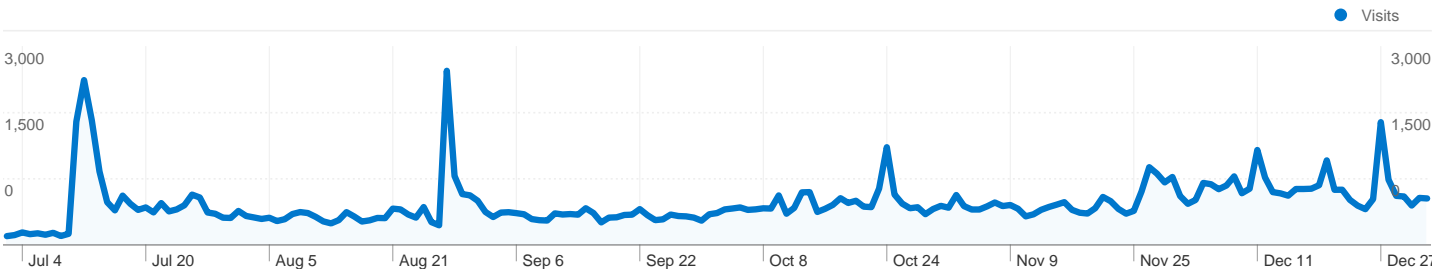

Site Usage

115,569 Visits

73.99% Bounce Rate

191,098 Pageviews

00:02:08 Avg. Time on Site

1.65 Pages/Visit

68.06% % New Visits

Visitors Overview

191,098 Pageviews

1.65 Average Pageviews

00:02:08 Time on Site

73.99% Bounce Rate

68.06% New Visits

Technical Profile

Browser	Visits	% visits
Firefox	44,310	38.34%
Chrome	41,784	36.16%
Safari	12,249	10.60%
Internet Explorer	8,795	7.61%
Opera	3,378	2.92%

115,568 visits came from 164 countries/territories

Site Usage						
Visits	Pages/Visit	Avg. Time on Site	% New Visits	Bounce Rate		
115,568 % of Site Total: 100.00%	1.65 Site Avg: 1.65 (> 0.00%)	00:02:08 Site Avg: 00:02:08 (> 0.00%)	68.14% Site Avg: 68.06% (0.12%)	73.99% Site Avg: 73.99% (> 0.00%)		
Country/Territory	Visits	Pages/Visit	Avg. Time on Site	% New Visits	Bounce Rate	
United States	63,134	1.66	00:02:11	69.17%	74.59%	
United Kingdom	7,970	1.61	00:02:03	65.82%	76.98%	
Canada	6,400	1.62	00:02:05	69.98%	75.69%	
Germany	4,653	1.78	00:02:11	59.75%	65.27%	
Australia	3,837	1.60	00:02:07	67.19%	77.69%	
Netherlands	2,276	1.82	00:02:07	81.99%	58.96%	
Sweden	1,819	1.72	00:01:51	70.31%	66.96%	
France	1,620	1.47	00:01:17	59.01%	75.68%	
(not set)	1,579	1.71	00:01:37	86.45%	57.19%	