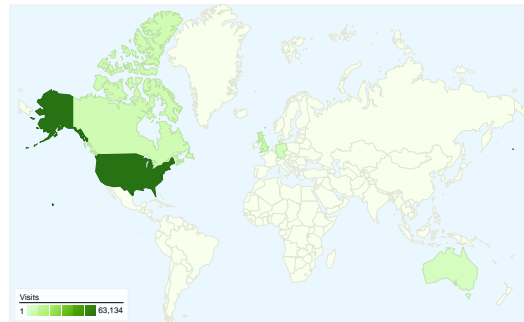

Visitors
79,377

Content Overview

Pages	Pageviews	% Pageviews
/Silk Road	62,183	32.54%
/DNB FAQ	25,544	13.37%
/Modafinil	10,441	5.46%
/Nootropics	10,223	5.35%
/index.html	9,055	4.74%

Traffic Sources Overview

- **Referring Sites**
52,990.00 (45.85%)
- **Search Engines**
38,371.00 (33.20%)
- **Direct Traffic**
24,117.00 (20.87%)
- **Other**
90 (0.08%)

Map Overlay

79,377 people visited this site

115,569 Visits

79,377 Absolute Unique Visitors

All traffic sources sent a total of 115,568 visits

 20.87% Direct Traffic

 45.85% Referring Sites

 33.20% Search Engines

- **Referring Sites**
52,990.00 (45.85%)
- **Search Engines**
38,371.00 (33.20%)
- **Direct Traffic**
24,117.00 (20.87%)
- **Other**
90 (0.08%)

115,568 visits came from 164 countries/territories

Site Usage						
Visits	Pages/Visit	Avg. Time on Site	% New Visits	Bounce Rate		
115,568 % of Site Total: 100.00%	1.65 Site Avg: 1.65 (> 0.00%)	00:02:08 Site Avg: 00:02:08 (> 0.00%)	68.14% Site Avg: 68.06% (0.12%)	73.99% Site Avg: 73.99% (> 0.00%)		
Country/Territory	Visits	Pages/Visit	Avg. Time on Site	% New Visits	Bounce Rate	
United States	63,134	1.66	00:02:11	69.17%	74.59%	
United Kingdom	7,970	1.61	00:02:03	65.82%	76.98%	
Canada	6,400	1.62	00:02:05	69.98%	75.69%	
Germany	4,653	1.78	00:02:11	59.75%	65.27%	
Australia	3,837	1.60	00:02:07	67.19%	77.69%	
Netherlands	2,276	1.82	00:02:07	81.99%	58.96%	
Sweden	1,819	1.72	00:01:51	70.31%	66.96%	
France	1,620	1.47	00:01:17	59.01%	75.68%	
(not set)	1,579	1.71	00:01:37	86.45%	57.19%	