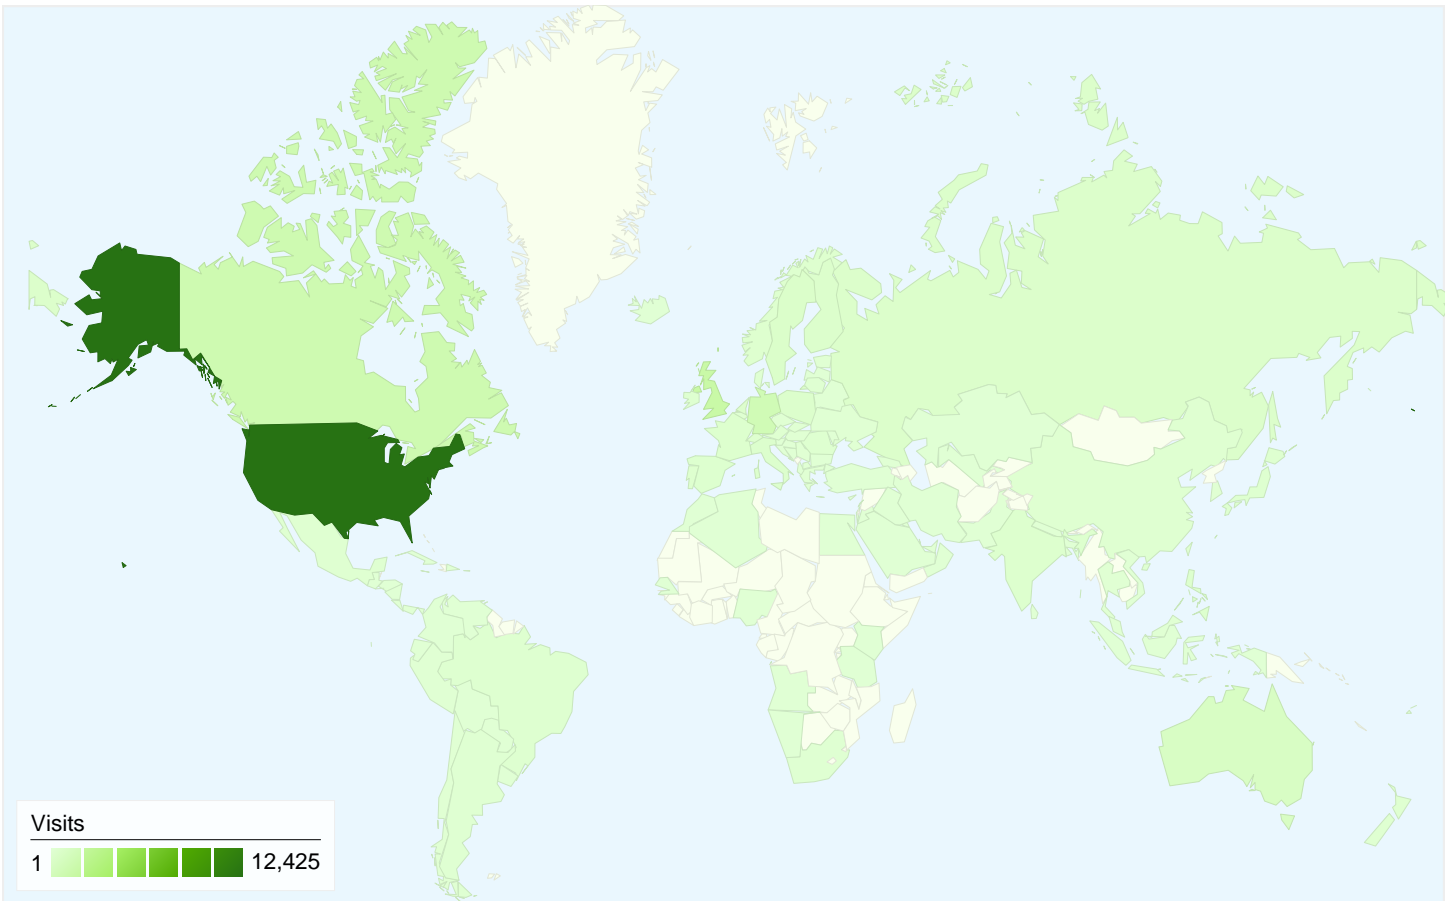

- **Referring Sites**
10,569.00 (44.06%)
- **Search Engines**
8,099.00 (33.76%)
- **Direct Traffic**
5,321.00 (22.18%)

Map Overlay

16,514 people visited this site

23,989 Visits

16,514 Absolute Unique Visitors

Top Traffic Sources

Sources	Visits	% visits	Keywords	Visits	% visits
google (organic)	7,836	32.66%	http://www.gwern.net/n-	2,027	25.03%
(direct) ((none))	5,321	22.18%	n-back	198	2.44%
stumbleupon.com (referral)	2,247	9.37%	http://www.gwern.net	165	2.04%
lesswrong.com (referral)	1,857	7.74%	gwern	102	1.26%
reddit.com (referral)	1,767	7.37%	http://www.gwern.net/n-	79	0.98%

Pages on this site were viewed a total of 42,410 times

 **42,410 Pageviews**

 **32,505 Unique Views**

 **73.73% Bounce Rate**

Top Content

Pages	Pageviews	% Pageviews
/N-back FAQ	6,580	15.52%
/N-back FAQ.html	3,826	9.02%
/index.html	2,925	6.90%
/Girl Scouts and good governance.html	2,633	6.21%
/Modafinil.html	1,742	4.11%

23,989 visits came from 117 countries/territories

Site Usage

Country/Territory	Visits	Pages/Visit	Avg. Time on Site	% New Visits	Bounce Rate
Visits 23,989 % of Site Total: 100.00%	Pages/Visit 1.77 Site Avg: 1.77 (0.00%)	Avg. Time on Site 00:02:08 Site Avg: 00:02:08 (0.00%)	% New Visits 68.01% Site Avg: 67.94% (0.10%)	Bounce Rate 73.73% Site Avg: 73.73% (0.00%)	
United States	12,425	1.78	00:02:07	72.09%	73.22%
United Kingdom	1,658	1.70	00:01:58	65.02%	76.48%
Canada	1,315	1.67	00:02:03	73.92%	75.67%
Germany	1,135	2.04	00:02:20	65.64%	66.17%
Australia	618	1.82	00:02:40	72.98%	73.30%
Sweden	374	1.67	00:02:07	63.64%	75.13%
Russia	332	1.36	00:01:17	51.51%	83.43%
Finland	311	1.49	00:01:24	53.05%	78.78%
Poland	297	1.41	00:01:24	44.78%	84.51%