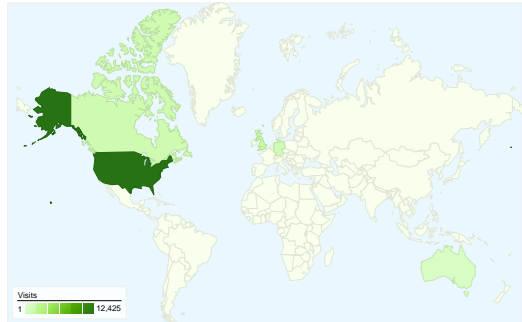

Site Usage

23,989 Visits

73.73% Bounce Rate

42,410 Pageviews

00:02:08 Avg. Time on Site

1.77 Pages/Visit

67.94% % New Visits

Visitors Overview

Visitors
16,514

Content Overview

Pages	Pageviews	% Pageviews
/N-back FAQ	6,580	15.52%
/N-back FAQ.html	3,826	9.02%
/index.html	2,925	6.90%
/Girl Scouts and good	2,633	6.21%
/Modafinil.html	1,742	4.11%

Traffic Sources Overview

- **Referring Sites**
10,569.00 (44.06%)
- **Search Engines**
8,099.00 (33.76%)
- **Direct Traffic**
5,321.00 (22.18%)

Map Overlay

16,514 people visited this site

23,989 Visits

16,514 Absolute Unique Visitors

23,989 visits came from 117 countries/territories

Site Usage

Country/Territory	Visits	Pages/Visit	Avg. Time on Site	% New Visits	Bounce Rate
Visits 23,989 % of Site Total: 100.00%	Pages/Visit 1.77 Site Avg: 1.77 (0.00%)	Avg. Time on Site 00:02:08 Site Avg: 00:02:08 (0.00%)	% New Visits 68.01% Site Avg: 67.94% (0.10%)	Bounce Rate 73.73% Site Avg: 73.73% (0.00%)	
United States	12,425	1.78	00:02:07	72.09%	73.22%
United Kingdom	1,658	1.70	00:01:58	65.02%	76.48%
Canada	1,315	1.67	00:02:03	73.92%	75.67%
Germany	1,135	2.04	00:02:20	65.64%	66.17%
Australia	618	1.82	00:02:40	72.98%	73.30%
Sweden	374	1.67	00:02:07	63.64%	75.13%
Russia	332	1.36	00:01:17	51.51%	83.43%
Finland	311	1.49	00:01:24	53.05%	78.78%
Poland	297	1.41	00:01:24	44.78%	84.51%