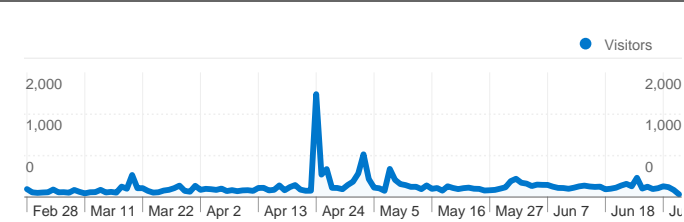

Site Usage

23,989 Visits

73.73% Bounce Rate

42,410 Pageviews

00:02:08 Avg. Time on Site

1.77 Pages/Visit

67.94% % New Visits

Visitors Overview

Visitors
16,514

Content Overview

Pages	Pageviews	% Pageviews
/N-back FAQ	6,580	15.52%
/N-back FAQ.html	3,826	9.02%
/index.html	2,925	6.90%
/Girl Scouts and good	2,633	6.21%
/Modafinil.html	1,742	4.11%

Traffic Sources Overview

- **Referring Sites**
10,569.00 (44.06%)
- **Search Engines**
8,099.00 (33.76%)
- **Direct Traffic**
5,321.00 (22.18%)

Map Overlay

16,514 people visited this site

23,989 Visits

16,514 Absolute Unique Visitors

23,989 visits came from 117 countries/territories

Site Usage

Country/Territory	Visits	Pages/Visit	Avg. Time on Site	% New Visits	Bounce Rate
Visits 23,989 % of Site Total: 100.00%	Pages/Visit 1.77 Site Avg: 1.77 (0.00%)	Avg. Time on Site 00:02:08 Site Avg: 00:02:08 (0.00%)	% New Visits 68.01% Site Avg: 67.94% (0.10%)	Bounce Rate 73.73% Site Avg: 73.73% (0.00%)	
United States	12,425	1.78	00:02:07	72.09%	73.22%
United Kingdom	1,658	1.70	00:01:58	65.02%	76.48%
Canada	1,315	1.67	00:02:03	73.92%	75.67%
Germany	1,135	2.04	00:02:20	65.64%	66.17%
Australia	618	1.82	00:02:40	72.98%	73.30%
Sweden	374	1.67	00:02:07	63.64%	75.13%
Russia	332	1.36	00:01:17	51.51%	83.43%
Finland	311	1.49	00:01:24	53.05%	78.78%
Poland	297	1.41	00:01:24	44.78%	84.51%