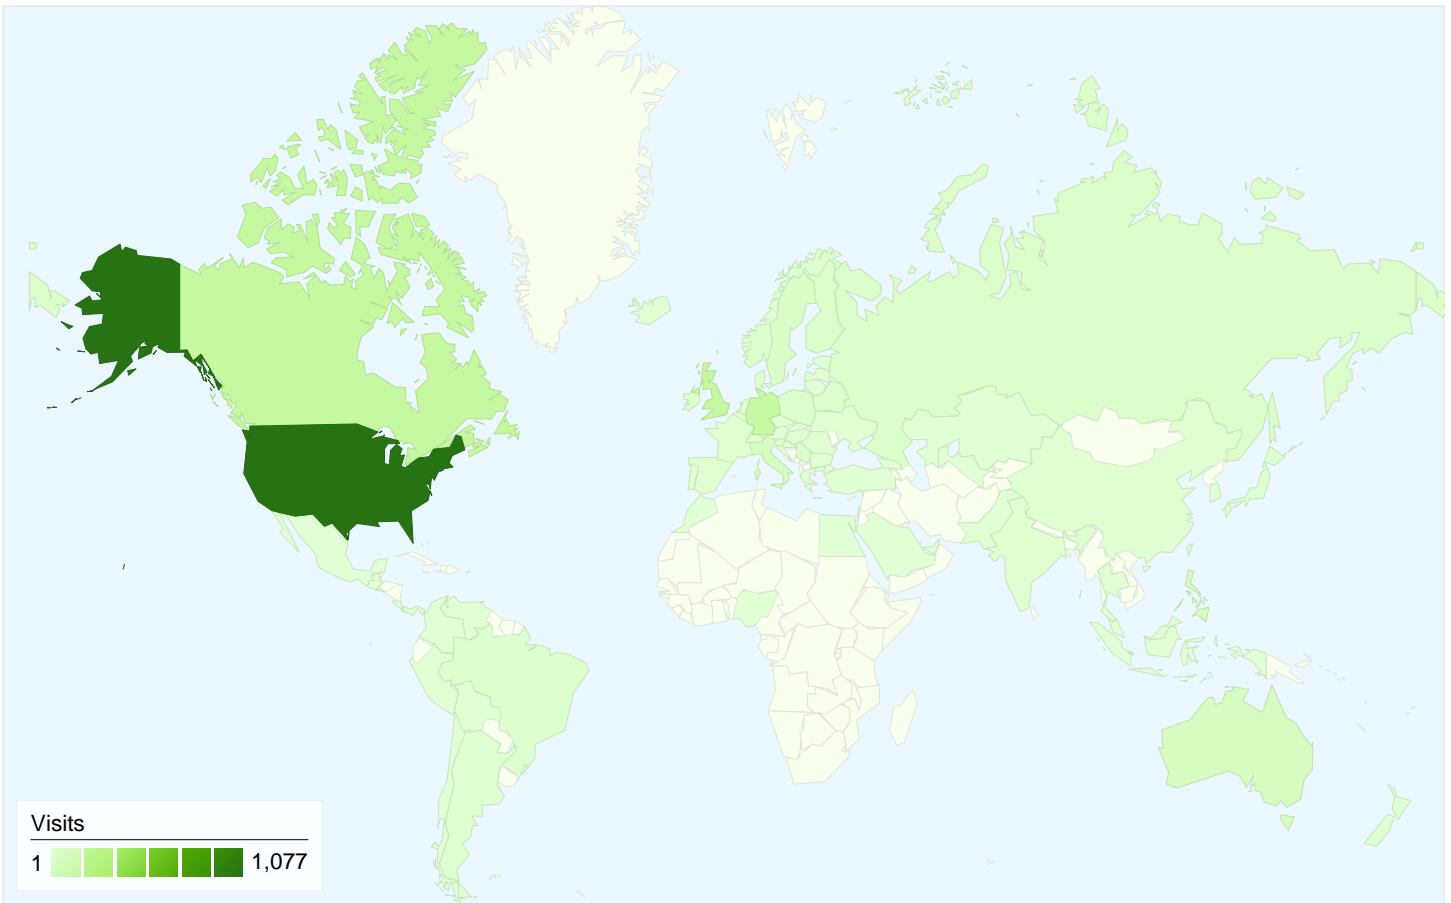

2,286 visits came from 74 countries/territories

Site Usage

Country/Territory	Visits	Pages/Visit	Avg. Time on Site	% New Visits	Bounce Rate
United States	1,077	1.89	00:02:27	75.86%	69.55%
Canada	162	2.65	00:03:38	56.17%	64.81%
United Kingdom	160	1.79	00:02:09	60.00%	76.88%
Germany	154	1.95	00:03:03	70.13%	72.08%
Philippines	66	2.48	00:02:52	30.30%	66.67%
Australia	61	1.74	00:01:42	83.61%	62.30%
Italy	57	1.14	00:00:16	22.81%	91.23%
Sweden	37	2.35	00:05:00	62.16%	59.46%
Finland	34	2.06	00:01:36	70.59%	79.41%