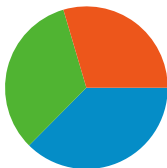

Traffic Sources Overview

- **Referring Sites**
  856.00 (37.45%)
- **Direct Traffic**
  754.00 (32.98%)
- **Search Engines**
  676.00 (29.57%)

Content Overview

Pages	Pageviews	% Pageviews
/N-back FAQ.html	1,213	26.88%
/Modafinil.html	656	14.54%
/	406	9.00%
/Haskell Summer of Code.html	242	5.36%
/index.html	229	5.08%