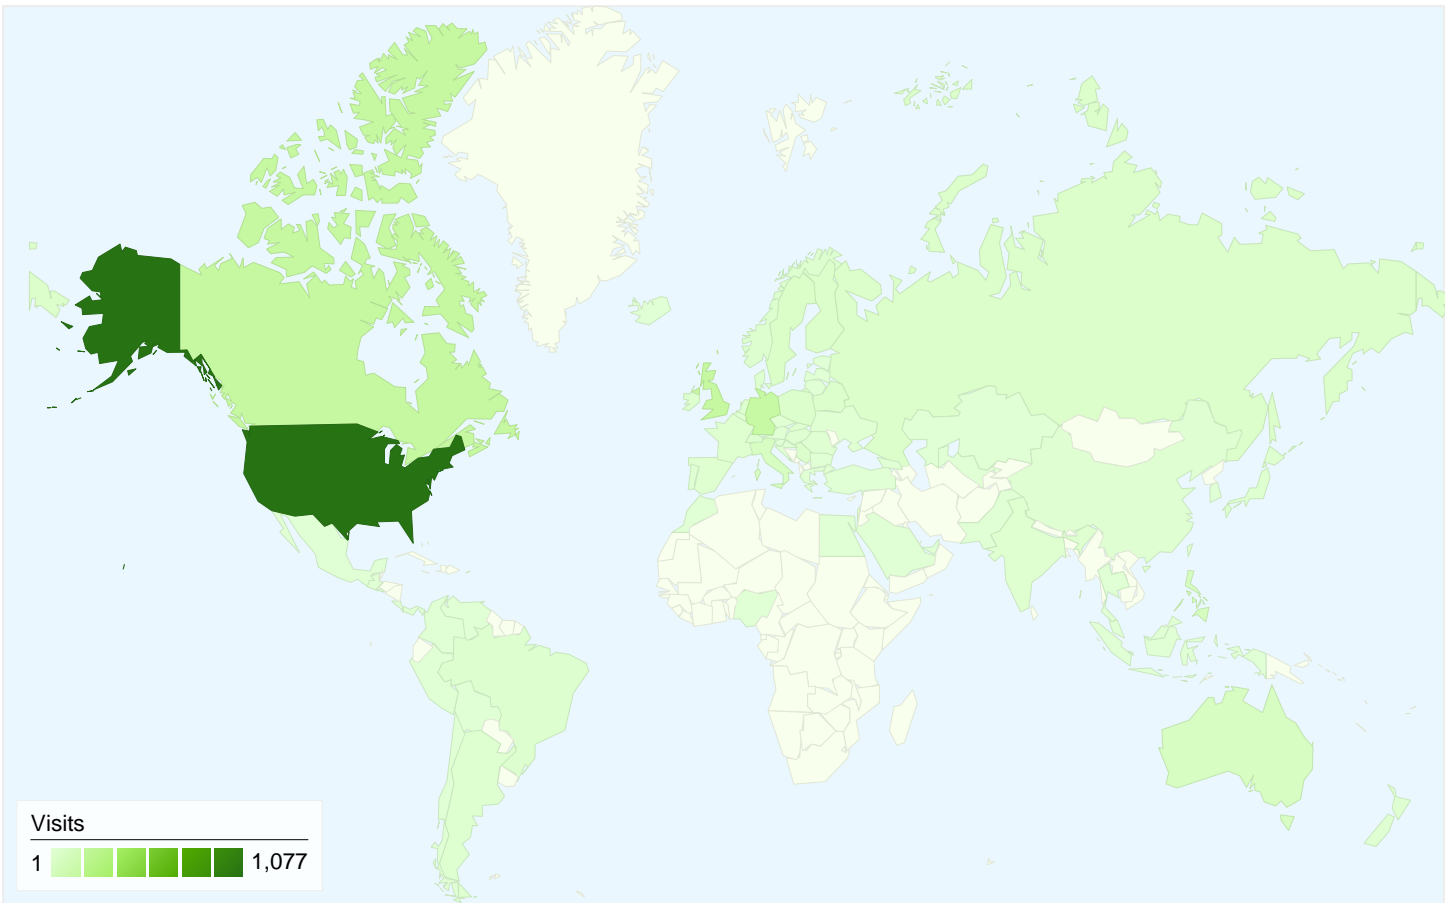

1,562 people visited this site

 **2,286 Visits**

 **1,562 Absolute Unique Visitors**

 **4,512 Pageviews**

 **1.97 Average Pageviews**

 **00:02:38 Time on Site**

 **70.60% Bounce Rate**

 **68.20% New Visits**

All traffic sources sent a total of 2,286 visits

 32.98% Direct Traffic

 37.45% Referring Sites

 29.57% Search Engines

- **Referring Sites**
856.00 (37.45%)
- **Direct Traffic**
754.00 (32.98%)
- **Search Engines**
676.00 (29.57%)

Top Traffic Sources

Sources	Visits	% visits	Keywords	Visits	% visits
(direct) ((none))	754	32.98%	http://www.gwern.net/n-	359	53.11%
google (organic)	666	29.13%	http://www.gwern.net/	35	5.18%
reddit.com (referral)	352	15.40%	timothy ferris nootropics	27	3.99%
lesswrong.com (referral)	182	7.96%	http://www.gwern.net	17	2.51%
de.wikipedia.org (referral)	42	1.84%	http://www.gwern.net/n-	8	1.18%

2,286 visits came from 74 countries/territories

Site Usage

Country/Territory	Visits	Pages/Visit	Avg. Time on Site	% New Visits	Bounce Rate
Visits 2,286 % of Site Total: 100.00%	Pages/Visit 1.97 Site Avg: 1.97 (0.00%)	Avg. Time on Site 00:02:38 Site Avg: 00:02:38 (0.00%)	% New Visits 68.46% Site Avg: 68.20% (0.38%)	Bounce Rate 70.60% Site Avg: 70.60% (0.00%)	
United States	1,077	1.89	00:02:27	75.86%	69.55%
Canada	162	2.65	00:03:38	56.17%	64.81%
United Kingdom	160	1.79	00:02:09	60.00%	76.88%
Germany	154	1.95	00:03:03	70.13%	72.08%
Philippines	66	2.48	00:02:52	30.30%	66.67%
Australia	61	1.74	00:01:42	83.61%	62.30%
Italy	57	1.14	00:00:16	22.81%	91.23%
Sweden	37	2.35	00:05:00	62.16%	59.46%
Finland	34	2.06	00:01:36	70.59%	79.41%