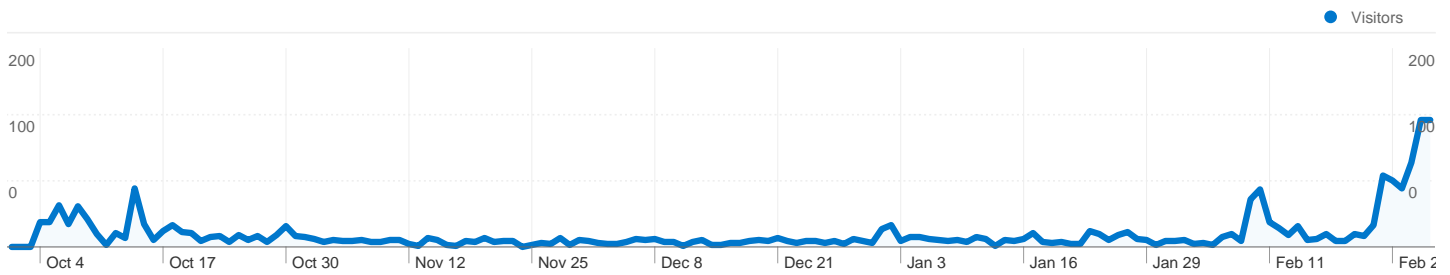

Site Usage

 **2,286** Visits

 **70.60%** Bounce Rate

 **4,512** Pageviews

 **00:02:38** Avg. Time on Site

 **1.97** Pages/Visit

 **68.20%** % New Visits

Visitors Overview

1,562 people visited this site

 **2,286 Visits**

 **1,562 Absolute Unique Visitors**

 **4,512 Pageviews**

 **1.97 Average Pageviews**

 **00:02:38 Time on Site**

 **70.60% Bounce Rate**

 **68.20% New Visits**

2,286 visits came from 74 countries/territories

Site Usage

Country/Territory	Visits	Pages/Visit	Avg. Time on Site	% New Visits	Bounce Rate
Visits 2,286 % of Site Total: 100.00%	Pages/Visit 1.97 Site Avg: 1.97 (0.00%)	Avg. Time on Site 00:02:38 Site Avg: 00:02:38 (0.00%)	% New Visits 68.46% Site Avg: 68.20% (0.38%)	Bounce Rate 70.60% Site Avg: 70.60% (0.00%)	
United States	1,077	1.89	00:02:27	75.86%	69.55%
Canada	162	2.65	00:03:38	56.17%	64.81%
United Kingdom	160	1.79	00:02:09	60.00%	76.88%
Germany	154	1.95	00:03:03	70.13%	72.08%
Philippines	66	2.48	00:02:52	30.30%	66.67%
Australia	61	1.74	00:01:42	83.61%	62.30%
Italy	57	1.14	00:00:16	22.81%	91.23%
Sweden	37	2.35	00:05:00	62.16%	59.46%
Finland	34	2.06	00:01:36	70.59%	79.41%