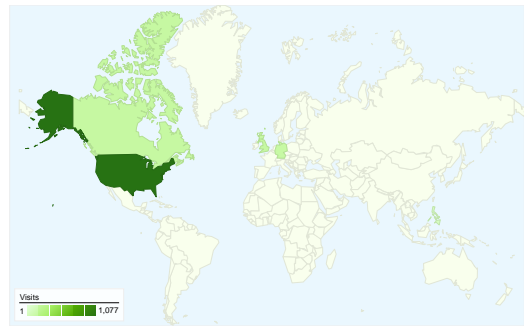

Map Overlay

Traffic Sources Overview

- **Referring Sites**
  856.00 (37.45%)
- **Direct Traffic**
  754.00 (32.98%)
- **Search Engines**
  676.00 (29.57%)

Content Overview

Pages	Pageviews	% Pageviews
/N-back FAQ.html	1,213	26.88%
/Modafinil.html	656	14.54%
/	406	9.00%
/Haskell Summer of Code.html	242	5.36%
/index.html	229	5.08%