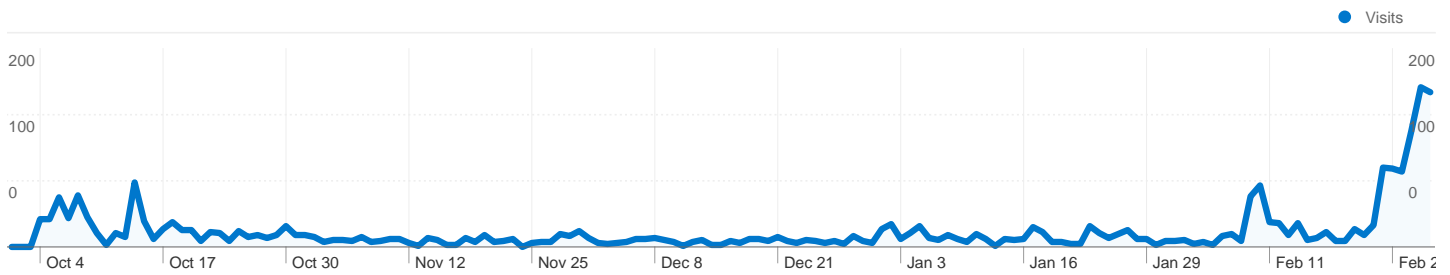

All traffic sources sent a total of 2,286 visits

32.98% Direct Traffic

37.45% Referring Sites

29.57% Search Engines

- **Referring Sites**
  856.00 (37.45%)
- **Direct Traffic**
  754.00 (32.98%)
- **Search Engines**
  676.00 (29.57%)

Top Traffic Sources

Sources	Visits	% visits	Keywords	Visits	% visits
(direct) ((none))	754	32.98%	http://www.gwern.net/n-	359	53.11%
google (organic)	666	29.13%	http://www.gwern.net/	35	5.18%
reddit.com (referral)	352	15.40%	timothy ferris nootropics	27	3.99%
lesswrong.com (referral)	182	7.96%	http://www.gwern.net	17	2.51%
de.wikipedia.org (referral)	42	1.84%	http://www.gwern.net/n-	8	1.18%