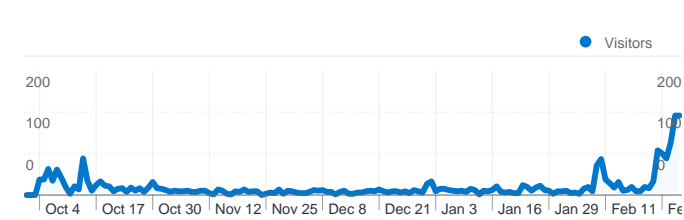

Site Usage

 **2,286** Visits

 **70.60%** Bounce Rate

 **4,512** Pageviews

 **00:02:38** Avg. Time on Site

 **1.97** Pages/Visit

 **68.20%** % New Visits

Visitors Overview

1,562 people visited this site

 **2,286 Visits**

 **1,562 Absolute Unique Visitors**

 **4,512 Pageviews**

 **1.97 Average Pageviews**

 **00:02:38 Time on Site**

 **70.60% Bounce Rate**

 **68.20% New Visits**

2,286 visits came from 74 countries/territories

Site Usage

Country/Territory	Visits	Pages/Visit	Avg. Time on Site	% New Visits	Bounce Rate
Visits 2,286 % of Site Total: 100.00%	Pages/Visit 1.97 Site Avg: 1.97 (0.00%)	Avg. Time on Site 00:02:38 Site Avg: 00:02:38 (0.00%)	% New Visits 68.46% Site Avg: 68.20% (0.38%)	Bounce Rate 70.60% Site Avg: 70.60% (0.00%)	
United States	1,077	1.89	00:02:27	75.86%	69.55%
Canada	162	2.65	00:03:38	56.17%	64.81%
United Kingdom	160	1.79	00:02:09	60.00%	76.88%
Germany	154	1.95	00:03:03	70.13%	72.08%
Philippines	66	2.48	00:02:52	30.30%	66.67%
Australia	61	1.74	00:01:42	83.61%	62.30%
Italy	57	1.14	00:00:16	22.81%	91.23%
Sweden	37	2.35	00:05:00	62.16%	59.46%
Finland	34	2.06	00:01:36	70.59%	79.41%