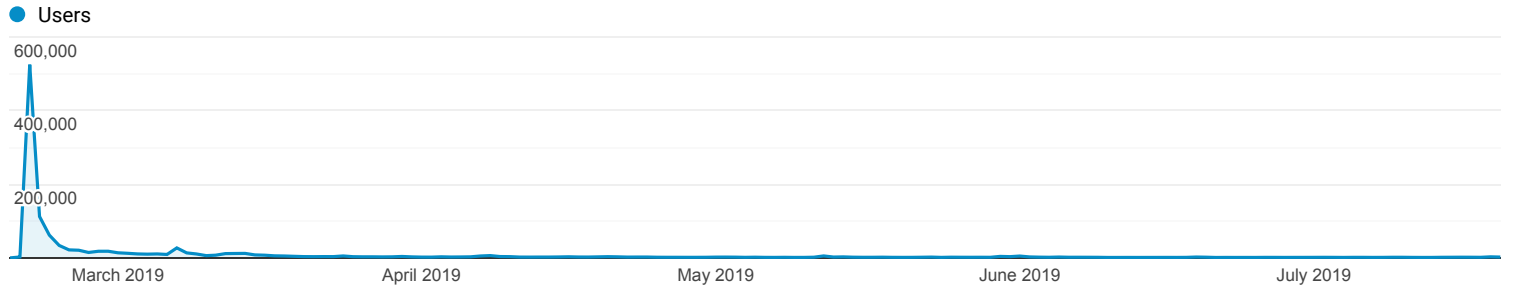

All Traffic

● All Users
100.00% Users

Feb 18, 2019 - Jul 20, 2019

Explorer

Summary

Source / Medium	Acquisition			Behavior			Conversions		
	Users	New Users	Sessions	Bounce Rate	Pages / Session	Avg. Session Duration	Goal Conversion Rate	Goal Completions	Goal Value
	1,161,978 % of Total: 100.00% (1,161,978)	1,170,333 % of Total: 100.07% (1,169,566)	1,384,602 % of Total: 100.00% (1,384,602)	46.58% Avg for View: 46.58% (0.00%)	8.74 Avg for View: 8.74 (0.00%)	00:01:48 Avg for View: 00:01:48 (0.00%)	0.00% Avg for View: 0.00% (0.00%)	0 % of Total: 0.00% (0)	\$0.00 % of Total: 0.00% (\$0.00)
1. (direct) / (none)	966,071 (82.06%)	967,968 (82.71%)	1,121,738 (81.02%)	45.78%	8.39	00:01:47	0.00%	0 (0.00%)	\$0.00 (0.00%)
2. google / organic	30,702 (2.61%)	28,990 (2.48%)	44,887 (3.24%)	48.86%	15.63	00:02:49	0.00%	0 (0.00%)	\$0.00 (0.00%)
3. m.facebook.com / referral	22,693 (1.93%)	22,544 (1.93%)	24,304 (1.76%)	46.93%	4.77	00:00:51	0.00%	0 (0.00%)	\$0.00 (0.00%)
4. away.vk.com / referral	20,111 (1.71%)	19,178 (1.64%)	26,667 (1.93%)	47.13%	13.97	00:02:31	0.00%	0 (0.00%)	\$0.00 (0.00%)
5. t.co / referral	19,181 (1.63%)	18,720 (1.60%)	23,340 (1.69%)	47.98%	9.71	00:01:46	0.00%	0 (0.00%)	\$0.00 (0.00%)
6. t.umblr.com / referral	14,597 (1.24%)	14,405 (1.23%)	18,480 (1.33%)	54.97%	13.79	00:02:01	0.00%	0 (0.00%)	\$0.00 (0.00%)
7. c.tieba.baidu.com / referral	10,959 (0.93%)	10,984 (0.94%)	11,816 (0.85%)	25.90%	9.00	00:01:37	0.00%	0 (0.00%)	\$0.00 (0.00%)
8. youtube.com / referral	8,760 (0.74%)	8,581 (0.73%)	12,470 (0.90%)	55.82%	10.65	00:02:16	0.00%	0 (0.00%)	\$0.00 (0.00%)
9. fulibus.net / referral	7,296 (0.62%)	7,246 (0.62%)	7,559 (0.55%)	86.22%	1.35	00:00:15	0.00%	0 (0.00%)	\$0.00 (0.00%)
10. gwern.net / referral	5,568 (0.47%)	3,998 (0.34%)	7,344 (0.53%)	54.19%	9.63	00:01:49	0.00%	0 (0.00%)	\$0.00 (0.00%)
11. news.ycombinator.com / referral	5,272 (0.45%)	5,153 (0.44%)	6,062 (0.44%)	36.52%	8.68	00:01:54	0.00%	0 (0.00%)	\$0.00 (0.00%)
12. facebook.com / referral	4,994 (0.42%)	4,880 (0.42%)	5,700 (0.41%)	46.89%	9.17	00:02:06	0.00%	0 (0.00%)	\$0.00 (0.00%)
13. mp.weixinbridge.com / referral	2,483 (0.21%)	2,325 (0.20%)	2,813 (0.20%)	31.50%	12.07	00:02:58	0.00%	0 (0.00%)	\$0.00 (0.00%)
14. dogdrip.net / referral	2,230 (0.19%)	2,223 (0.19%)	2,354 (0.17%)	38.57%	6.86	00:00:45	0.00%	0 (0.00%)	\$0.00 (0.00%)
15. l.facebook.com / referral	2,214 (0.19%)	2,006 (0.17%)	2,790 (0.20%)	57.85%	8.20	00:02:16	0.00%	0 (0.00%)	\$0.00 (0.00%)
16. reddit.com / referral	2,004 (0.17%)	1,923 (0.16%)	2,336 (0.17%)	53.12%	9.12	00:01:41	0.00%	0 (0.00%)	\$0.00 (0.00%)
17. yurukuyaru.com / referral	1,904 (0.16%)	1,875 (0.16%)	2,206 (0.16%)	53.76%	8.52	00:01:12	0.00%	0 (0.00%)	\$0.00 (0.00%)
18. niebezpiecznik.pl / referral	1,895 (0.16%)	1,891 (0.16%)	2,099 (0.15%)	64.55%	3.34	00:00:32	0.00%	0 (0.00%)	\$0.00 (0.00%)