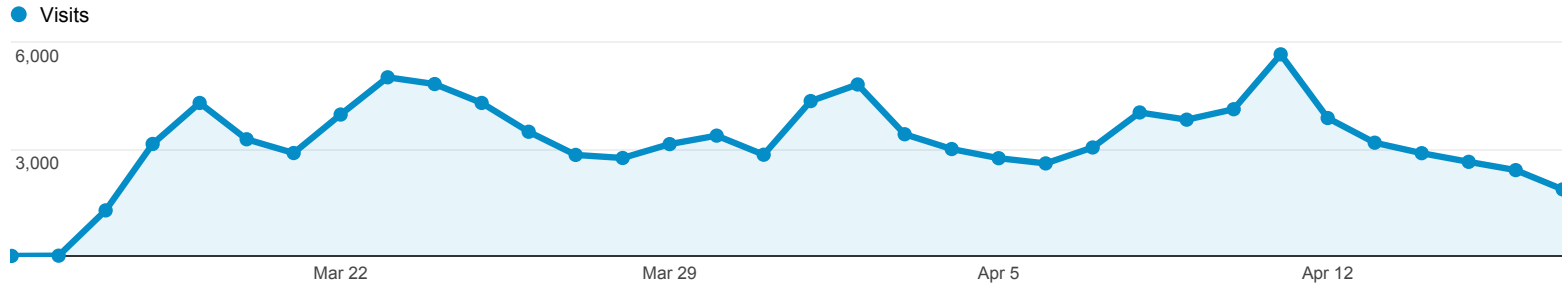

## Custom Variables

ALL » CUSTOM VARIABLE (KEY 1): maxwidth

 % of visits: 93.85%

### Explorer

Goal Set 1

Visits <b>109,767</b> % of Total: 93.85% (116,965)	Goal Conversion Rate <b>14.03%</b> Site Avg: 13.89% (1.03%)	Per Visit Goal Value <b>\$0.00</b> Site Avg: \$0.00 (0.00%)	Time reading (Goal 1 Conversion Rate) <b>14.03%</b> Site Avg: 13.89% (1.03%)
--	---	---	--