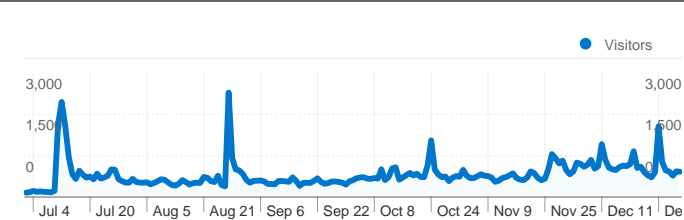

Site Usage

115,569 Visits

73.99% Bounce Rate

191,098 Pageviews

00:02:08 Avg. Time on Site

1.65 Pages/Visit

68.06% % New Visits

Visitors Overview

Visitors
79,377

Content Overview

Pages	Pageviews	% Pageviews
/Silk Road	62,183	32.54%
/DNB FAQ	25,544	13.37%
/Modafinil	10,441	5.46%
/Nootropics	10,223	5.35%
/index.html	9,055	4.74%

Traffic Sources Overview

Pages on this site were viewed a total of 191,098 times

 191,098 Pageviews

 147,288 Unique Views

 73.99% Bounce Rate

Top Content

Pages	Pageviews	% Pageviews
/Silk Road	62,183	32.54%
/DNB FAQ	25,544	13.37%
/Modafinil	10,441	5.46%
/Nootropics	10,223	5.35%
/index.html	9,055	4.74%

115,568 visits came from 164 countries/territories

Site Usage						
Visits	Pages/Visit	Avg. Time on Site	% New Visits	Bounce Rate		
115,568 % of Site Total: 100.00%	1.65 Site Avg: 1.65 (> 0.00%)	00:02:08 Site Avg: 00:02:08 (> 0.00%)	68.14% Site Avg: 68.06% (0.12%)	73.99% Site Avg: 73.99% (> 0.00%)		
Country/Territory	Visits	Pages/Visit	Avg. Time on Site	% New Visits	Bounce Rate	
United States	63,134	1.66	00:02:11	69.17%	74.59%	
United Kingdom	7,970	1.61	00:02:03	65.82%	76.98%	
Canada	6,400	1.62	00:02:05	69.98%	75.69%	
Germany	4,653	1.78	00:02:11	59.75%	65.27%	
Australia	3,837	1.60	00:02:07	67.19%	77.69%	
Netherlands	2,276	1.82	00:02:07	81.99%	58.96%	
Sweden	1,819	1.72	00:01:51	70.31%	66.96%	
France	1,620	1.47	00:01:17	59.01%	75.68%	
(not set)	1,579	1.71	00:01:37	86.45%	57.19%	