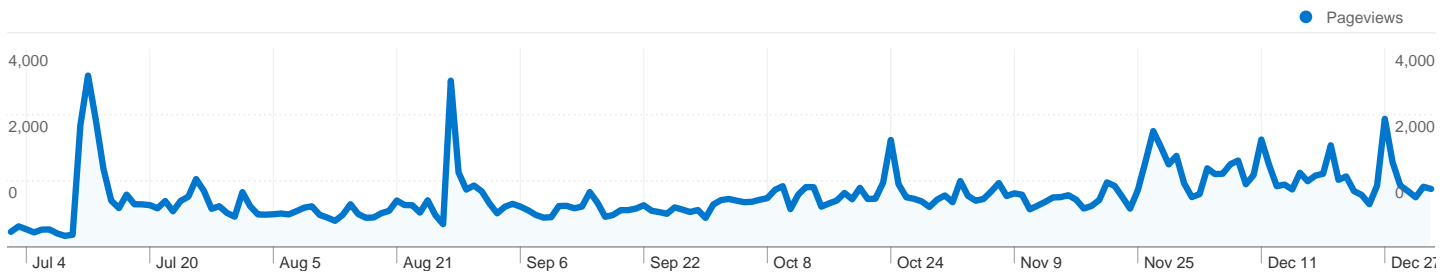

Pages on this site were viewed a total of 191,098 times

191,098 Pageviews

147,288 Unique Views

73.99% Bounce Rate

Top Content

Pages	Pageviews	% Pageviews
/Silk Road	62,183	32.54%
/DNB FAQ	25,544	13.37%
/Modafinil	10,441	5.46%
/Nootropics	10,223	5.35%
/index.html	9,055	4.74%