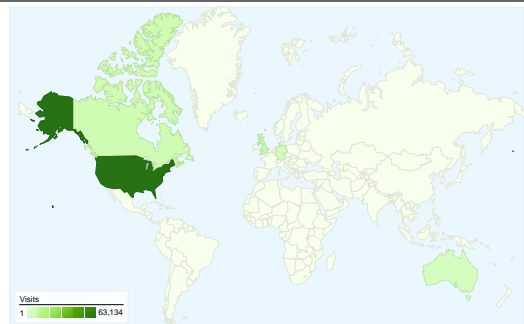

Visitors
79,377

Content Overview

Pages	Pageviews	% Pageviews
/Silk Road	62,183	32.54%
/DNB FAQ	25,544	13.37%
/Modafinil	10,441	5.46%
/Nootropics	10,223	5.35%
/index.html	9,055	4.74%

Traffic Sources Overview

- **Referring Sites**
52,990.00 (45.85%)
- **Search Engines**
38,371.00 (33.20%)
- **Direct Traffic**
24,117.00 (20.87%)
- **Other**
90 (0.08%)

Map Overlay

79,377 people visited this site

 **115,569** Visits

All traffic sources sent a total of 115,568 visits

 20.87% Direct Traffic

 45.85% Referring Sites

 33.20% Search Engines

- **Referring Sites**
52,990.00 (45.85%)
- **Search Engines**
38,371.00 (33.20%)
- **Direct Traffic**
24,117.00 (20.87%)
- **Other**
90 (0.08%)

115,568 visits came from 164 countries/territories

Site Usage						
Visits	Pages/Visit	Avg. Time on Site	% New Visits	Bounce Rate		
115,568 % of Site Total: 100.00%	1.65 Site Avg: 1.65 (> 0.00%)	00:02:08 Site Avg: 00:02:08 (> 0.00%)	68.14% Site Avg: 68.06% (0.12%)	73.99% Site Avg: 73.99% (> 0.00%)		
Country/Territory	Visits	Pages/Visit	Avg. Time on Site	% New Visits	Bounce Rate	
United States	63,134	1.66	00:02:11	69.17%	74.59%	
United Kingdom	7,970	1.61	00:02:03	65.82%	76.98%	
Canada	6,400	1.62	00:02:05	69.98%	75.69%	
Germany	4,653	1.78	00:02:11	59.75%	65.27%	
Australia	3,837	1.60	00:02:07	67.19%	77.69%	
Netherlands	2,276	1.82	00:02:07	81.99%	58.96%	
Sweden	1,819	1.72	00:01:51	70.31%	66.96%	
France	1,620	1.47	00:01:17	59.01%	75.68%	
(not set)	1,579	1.71	00:01:37	86.45%	57.19%	