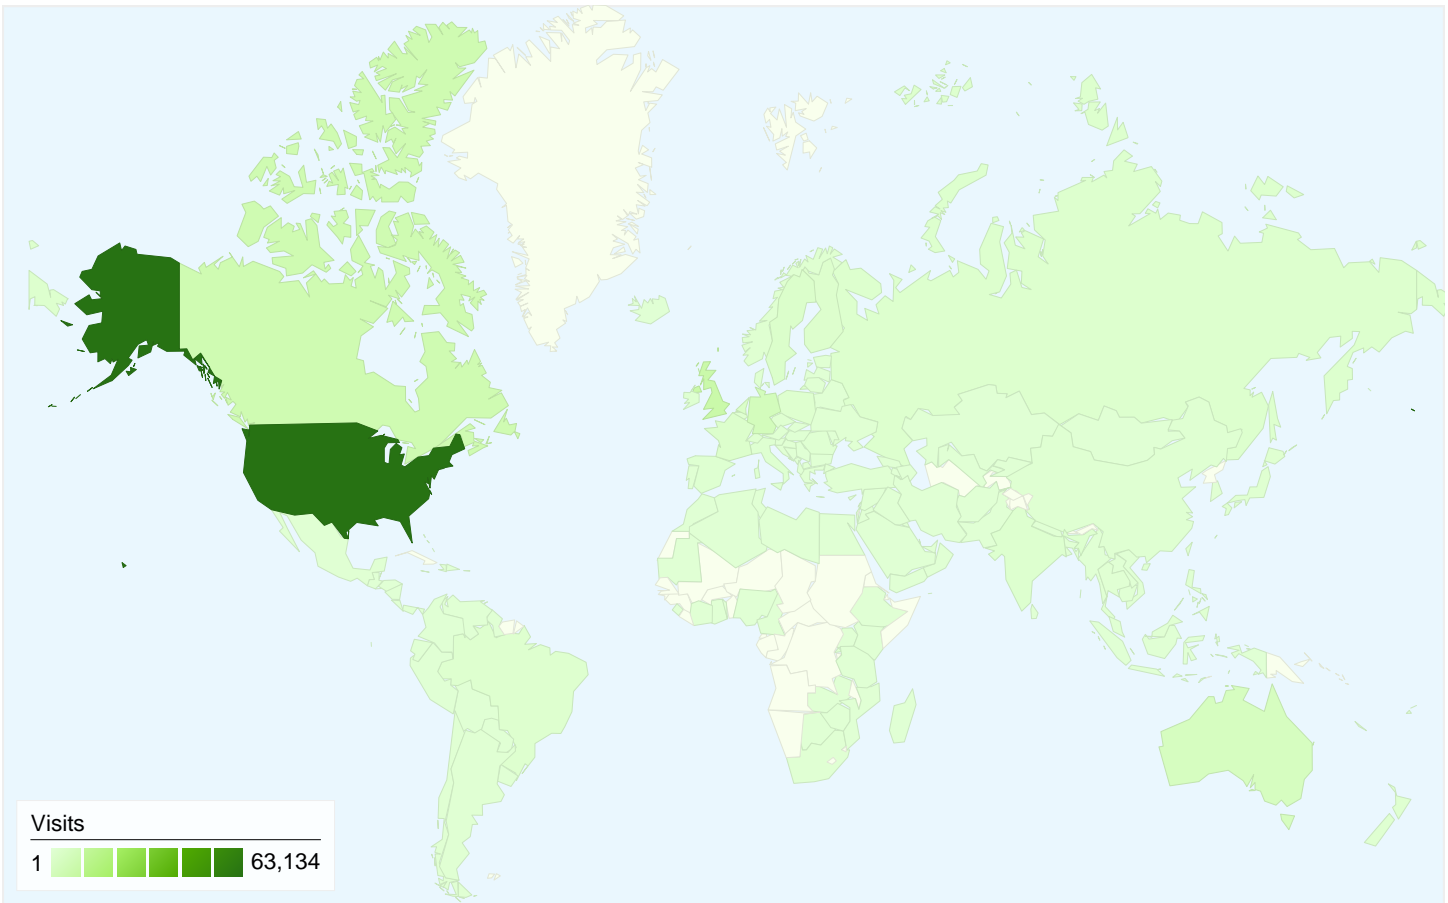

- **Referring Sites**
52,990.00 (45.85%)
- **Search Engines**
38,371.00 (33.20%)
- **Direct Traffic**
24,117.00 (20.87%)
- **Other**
90 (0.08%)

Map Overlay

79,377 people visited this site

 **115,569** Visits

All traffic sources sent a total of 115,568 visits

 20.87% Direct Traffic

 45.85% Referring Sites

 33.20% Search Engines

- **Referring Sites**
52,990.00 (45.85%)
- **Search Engines**
38,371.00 (33.20%)
- **Direct Traffic**
24,117.00 (20.87%)
- **Other**
90 (0.08%)

Pages on this site were viewed a total of 191,098 times

 191,098 Pageviews

 147,288 Unique Views

 73.99% Bounce Rate

Top Content

Pages	Pageviews	% Pageviews
/Silk Road	62,183	32.54%
/DNB FAQ	25,544	13.37%
/Modafinil	10,441	5.46%
/Nootropics	10,223	5.35%
/index.html	9,055	4.74%

115,568 visits came from 164 countries/territories

Site Usage						
Visits	Pages/Visit	Avg. Time on Site	% New Visits	Bounce Rate		
115,568 % of Site Total: 100.00%	1.65 Site Avg: 1.65 (> 0.00%)	00:02:08 Site Avg: 00:02:08 (> 0.00%)	68.14% Site Avg: 68.06% (0.12%)	73.99% Site Avg: 73.99% (> 0.00%)		
Country/Territory	Visits	Pages/Visit	Avg. Time on Site	% New Visits	Bounce Rate	
United States	63,134	1.66	00:02:11	69.17%	74.59%	
United Kingdom	7,970	1.61	00:02:03	65.82%	76.98%	
Canada	6,400	1.62	00:02:05	69.98%	75.69%	
Germany	4,653	1.78	00:02:11	59.75%	65.27%	
Australia	3,837	1.60	00:02:07	67.19%	77.69%	
Netherlands	2,276	1.82	00:02:07	81.99%	58.96%	
Sweden	1,819	1.72	00:01:51	70.31%	66.96%	
France	1,620	1.47	00:01:17	59.01%	75.68%	
(not set)	1,579	1.71	00:01:37	86.45%	57.19%	