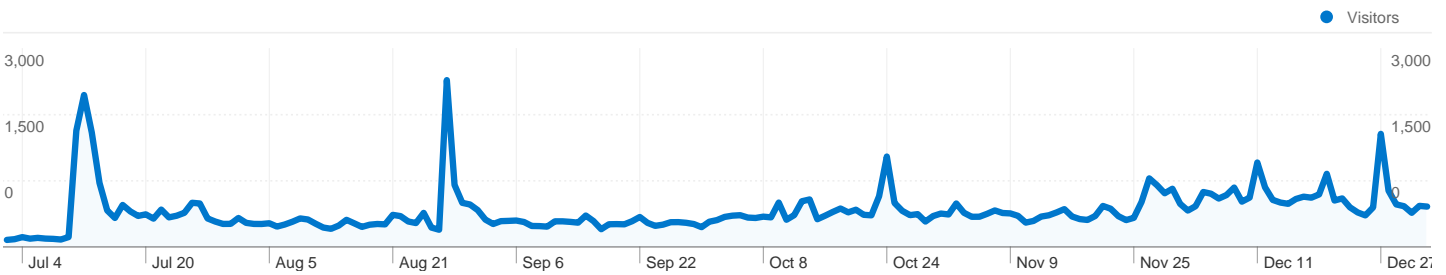

79,377 people visited this site

115,569 Visits

79,377 Absolute Unique Visitors

191,098 Pageviews

1.65 Average Pageviews

00:02:08 Time on Site

73.99% Bounce Rate

68.06% New Visits

Technical Profile

Browser	Visits	% visits
Firefox	44,310	38.34%
Chrome	41,784	36.16%
Safari	12,249	10.60%
Internet Explorer	8,795	7.61%
Opera	3,378	2.92%