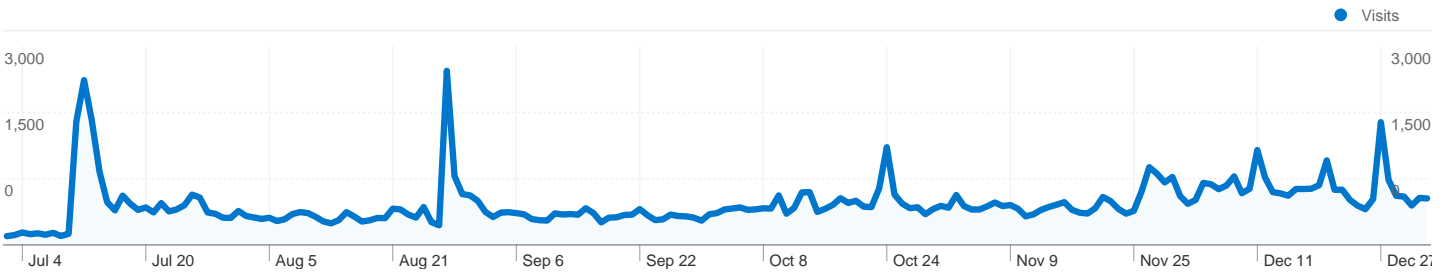

Site Usage

115,569 Visits

73.99% Bounce Rate

191,098 Pageviews

00:02:08 Avg. Time on Site

1.65 Pages/Visit

68.06% % New Visits

Visitors Overview

 **79,377** Absolute Unique Visitors

 **191,098** Pageviews

 **1.65** Average Pageviews

 **00:02:08** Time on Site

 **73.99%** Bounce Rate

 **68.06%** New Visits

Technical Profile

Browser	Visits	% visits
Firefox	44,310	38.34%
Chrome	41,784	36.16%
Safari	12,249	10.60%
Internet Explorer	8,795	7.61%
Opera	3,378	2.92%

115,568 visits came from 164 countries/territories

Site Usage						
Visits	Pages/Visit	Avg. Time on Site	% New Visits	Bounce Rate		
115,568 % of Site Total: 100.00%	1.65 Site Avg: 1.65 (> 0.00%)	00:02:08 Site Avg: 00:02:08 (> 0.00%)	68.14% Site Avg: 68.06% (0.12%)	73.99% Site Avg: 73.99% (> 0.00%)		
Country/Territory	Visits	Pages/Visit	Avg. Time on Site	% New Visits	Bounce Rate	
United States	63,134	1.66	00:02:11	69.17%	74.59%	
United Kingdom	7,970	1.61	00:02:03	65.82%	76.98%	
Canada	6,400	1.62	00:02:05	69.98%	75.69%	
Germany	4,653	1.78	00:02:11	59.75%	65.27%	
Australia	3,837	1.60	00:02:07	67.19%	77.69%	
Netherlands	2,276	1.82	00:02:07	81.99%	58.96%	
Sweden	1,819	1.72	00:01:51	70.31%	66.96%	
France	1,620	1.47	00:01:17	59.01%	75.68%	
(not set)	1,579	1.71	00:01:37	86.45%	57.19%	