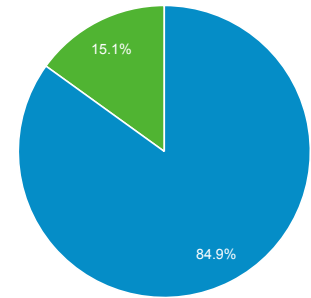

Audience Overview

All Users
100.00% Users

Jul 4, 2018 - Jan 3, 2019

Overview

Pageviews

New Visitor Returning Visitor

Language	Users	% Users
1. en-us	126,522	68.14%
2. en-gb	19,126	10.30%
3. en-ca	3,331	1.79%
4. de-de	3,235	1.74%
5. en-au	2,678	1.44%
6. zh-cn	2,631	1.42%
7. ru-ru	2,368	1.28%
8. fr-fr	1,830	0.99%
9. es-es	1,656	0.89%
10. pt-br	1,457	0.78%