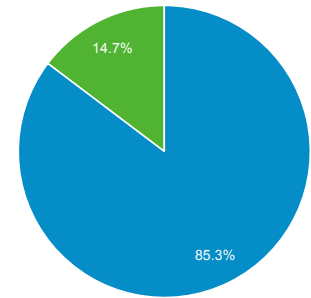

Audience Overview

All Users
100.00% Users

Jan 4, 2018 - Jul 3, 2018

Overview

■ New Visitor ■ Returning Visitor

Language	Users	% Users
1. en-us	101,634	68.36%
2. en-gb	14,296	9.62%
3. ru-ru	3,268	2.20%
4. en-ca	2,131	1.43%
5. ru	2,099	1.41%
6. en-au	1,804	1.21%
7. de-de	1,774	1.19%
8. zh-cn	1,594	1.07%
9. de	1,543	1.04%
10. pt-br	1,260	0.85%