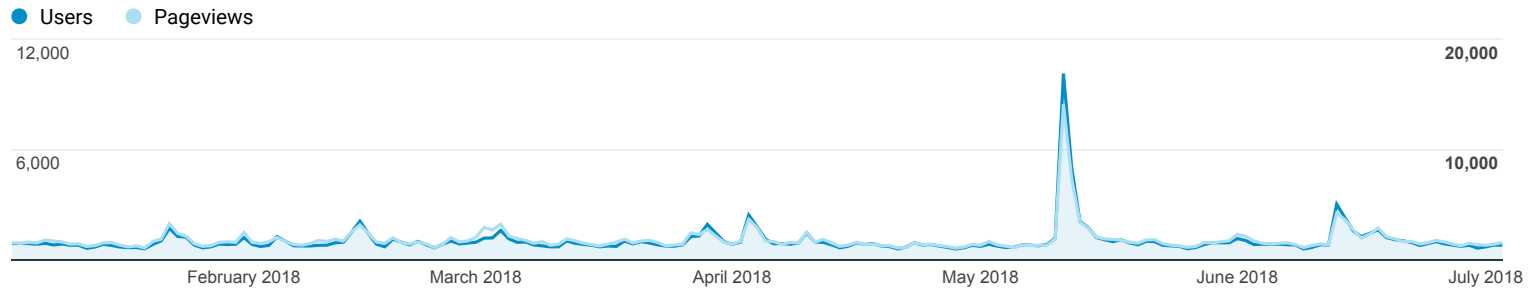

Audience Overview

All Users
100.00% Users

Jan 4, 2018 - Jul 3, 2018

Overview

■ New Visitor ■ Returning Visitor

Language	Users	% Users
1. en-us	101,634	68.36%
2. en-gb	14,296	9.62%
3. ru-ru	3,268	2.20%
4. en-ca	2,131	1.43%
5. ru	2,099	1.41%
6. en-au	1,804	1.21%
7. de-de	1,774	1.19%
8. zh-cn	1,594	1.07%
9. de	1,543	1.04%
10. pt-br	1,260	0.85%