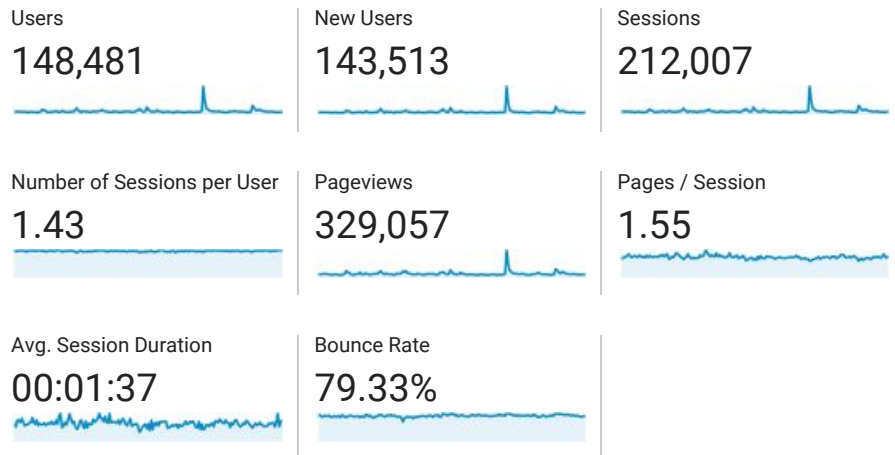

Audience Overview

All Users
100.00% Users

Jan 4, 2018 - Jul 3, 2018

Overview

■ New Visitor ■ Returning Visitor

Language	Users	% Users
1. en-us	101,634	68.36%
2. en-gb	14,296	9.62%
3. ru-ru	3,268	2.20%
4. en-ca	2,131	1.43%
5. ru	2,099	1.41%
6. en-au	1,804	1.21%
7. de-de	1,774	1.19%
8. zh-cn	1,594	1.07%
9. de	1,543	1.04%
10. pt-br	1,260	0.85%