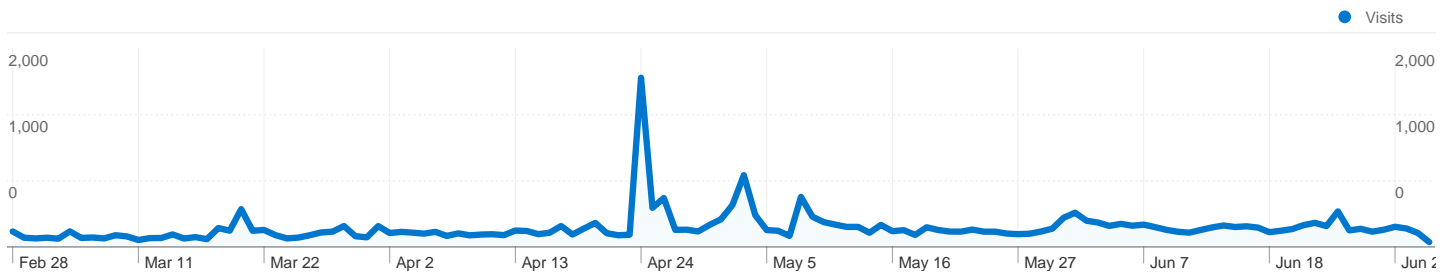

**Site Usage**

**23,989** Visits

**73.73%** Bounce Rate

**42,410** Pageviews

**00:02:08** Avg. Time on Site

**1.77** Pages/Visit

**67.94%** % New Visits

**Visitors Overview**

## 16,514 people visited this site

 **23,989** Visits

 **16,514** Absolute Unique Visitors

 **42,410** Pageviews

 **1.77** Average Pageviews

 **00:02:08** Time on Site

 **73.73%** Bounce Rate

 **67.94%** New Visits

## All traffic sources sent a total of 23,989 visits

-  **22.18%** Direct Traffic
-  **44.06%** Referring Sites
-  **33.76%** Search Engines

- **Referring Sites**  
10,569.00 (44.06%)
- **Search Engines**  
8,099.00 (33.76%)
- **Direct Traffic**  
5,321.00 (22.18%)