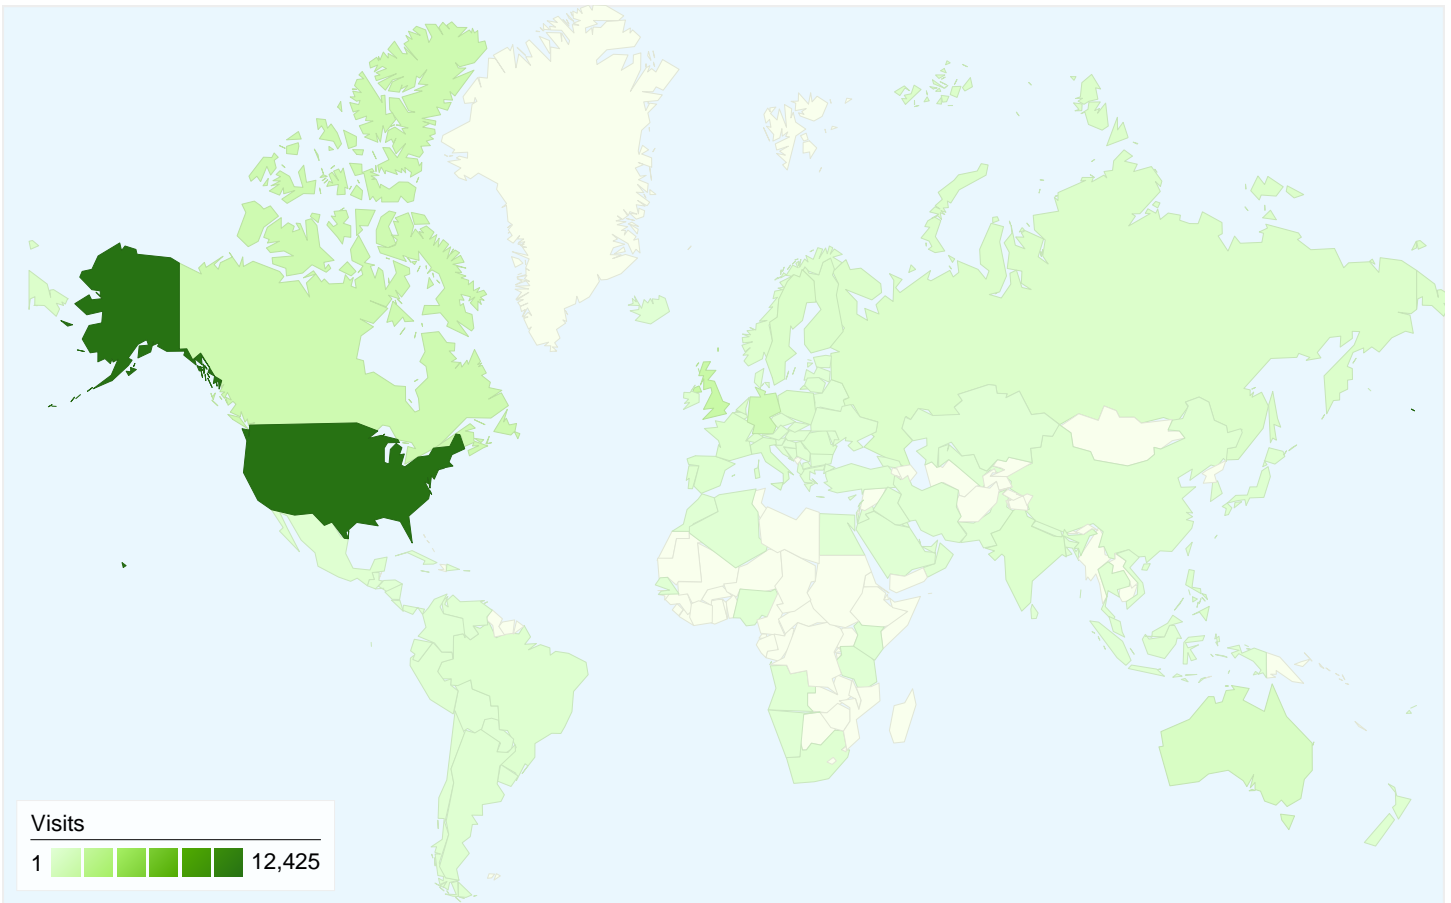

23,989 visits came from 117 countries/territories

Site Usage

Country/Territory	Visits	Pages/Visit	Avg. Time on Site	% New Visits	Bounce Rate
Visits 23,989 % of Site Total: 100.00%	Pages/Visit 1.77 Site Avg: 1.77 (0.00%)	Avg. Time on Site 00:02:08 Site Avg: 00:02:08 (0.00%)	% New Visits 68.01% Site Avg: 67.94% (0.10%)	Bounce Rate 73.73% Site Avg: 73.73% (0.00%)	
United States	12,425	1.78	00:02:07	72.09%	73.22%
United Kingdom	1,658	1.70	00:01:58	65.02%	76.48%
Canada	1,315	1.67	00:02:03	73.92%	75.67%
Germany	1,135	2.04	00:02:20	65.64%	66.17%
Australia	618	1.82	00:02:40	72.98%	73.30%
Sweden	374	1.67	00:02:07	63.64%	75.13%
Russia	332	1.36	00:01:17	51.51%	83.43%
Finland	311	1.49	00:01:24	53.05%	78.78%
Poland	297	1.41	00:01:24	44.78%	84.51%