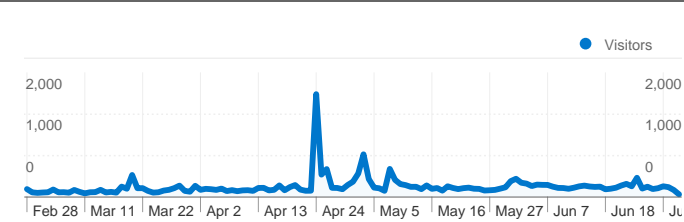

**Site Usage**

**23,989** Visits

**73.73%** Bounce Rate

**42,410** Pageviews

**00:02:08** Avg. Time on Site

**1.77** Pages/Visit

**67.94%** % New Visits

**Visitors Overview**

**Visitors**  
**16,514**

**Content Overview**

Pages	Pageviews	% Pageviews
/N-back FAQ	6,580	15.52%
/N-back FAQ.html	3,826	9.02%
/index.html	2,925	6.90%
/Girl Scouts and good	2,633	6.21%
/Modafinil.html	1,742	4.11%

## 16,514 people visited this site

 **23,989** Visits

 **16,514** Absolute Unique Visitors

 **42,410** Pageviews

 **1.77** Average Pageviews

 **00:02:08** Time on Site

 **73.73%** Bounce Rate

 **67.94%** New Visits

**Pages on this site were viewed a total of 42,410 times**

 **42,410 Pageviews**

 **32,505 Unique Views**

 **73.73% Bounce Rate**