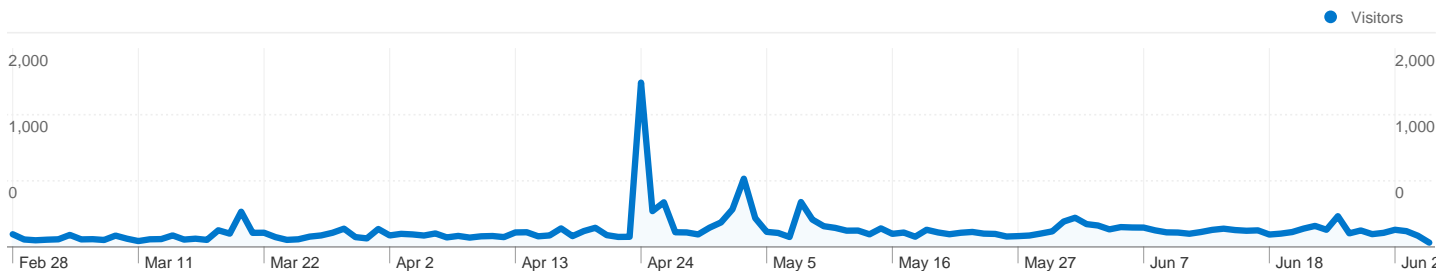

**Site Usage**

**23,989** Visits

**73.73%** Bounce Rate

**42,410** Pageviews

**00:02:08** Avg. Time on Site

**1.77** Pages/Visit

**67.94%** % New Visits

**Visitors Overview**

**Visitors**  
**16,514**

**Content Overview**

Pages	Pageviews	% Pageviews
/N-back FAQ	6,580	15.52%
/N-back FAQ.html	3,826	9.02%
/index.html	2,925	6.90%
/Girl Scouts and good	2,633	6.21%
/Modafinil.html	1,742	4.11%

## 16,514 people visited this site

 **23,989** Visits

 **16,514** Absolute Unique Visitors

 **42,410** Pageviews

 **1.77** Average Pageviews

 **00:02:08** Time on Site

 **73.73%** Bounce Rate

 **67.94%** New Visits

**Pages on this site were viewed a total of 42,410 times**

 **42,410 Pageviews**

 **32,505 Unique Views**

 **73.73% Bounce Rate**