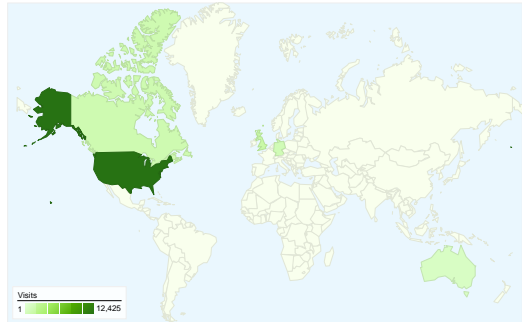

**Visitors**  
**16,514**

**Content Overview**

Pages	Pageviews	% Pageviews
/N-back FAQ	6,580	15.52%
/N-back FAQ.html	3,826	9.02%
/index.html	2,925	6.90%
/Girl Scouts and good	2,633	6.21%
/Modafinil.html	1,742	4.11%

**Traffic Sources Overview**

- **Referring Sites**  
10,569.00 (44.06%)
- **Search Engines**  
8,099.00 (33.76%)
- **Direct Traffic**  
5,321.00 (22.18%)

**Map Overlay**

## 16,514 people visited this site

 **23,989** Visits

 **16,514** Absolute Unique Visitors

 **42,410** Pageviews

 **1.77** Average Pageviews

 **00:02:08** Time on Site

 **73.73%** Bounce Rate

 **67.94%** New Visits

## All traffic sources sent a total of 23,989 visits

-  **22.18%** Direct Traffic
-  **44.06%** Referring Sites
-  **33.76%** Search Engines

- **Referring Sites**  
10,569.00 (44.06%)
- **Search Engines**  
8,099.00 (33.76%)
- **Direct Traffic**  
5,321.00 (22.18%)